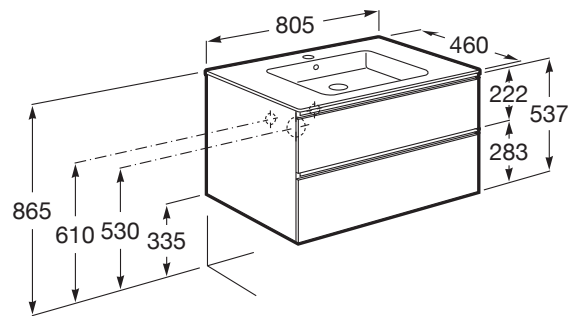

THE GAP

Unik (base unit with two drawers and central basin)

DIMENSIONS

Length 805 mm.

Width 460 mm.

Height 537 mm.

COLOURS AND FINISHES

153 Anthracite grey

TECHNICAL DRAWINGS

FEATURES

Base unit / Closing and opening system: Soft close drawers

Base unit / Door type: Sliding

Base unit / Doors and drawers combination: 2 drawers

Base unit / Internal dividers

Base unit / Structure: Drawers

Basin / Integrated shelf

Basin / Shelf position: On both sides

Basin / Taphole configuration: 1 taphole in the middle

Basin Position: Central

Dimensions / Basin and base unit / Height (mm): 537

Dimensions / Basin and base unit / Length (mm): 805

Dimensions / Basin and base unit / Width (mm): 460

Installation type: Wall-hung, Wall-hung with optional legs

Material / Base unit: Chipboard

Material / Basin: Vitreous china

Tap installation: On the basin