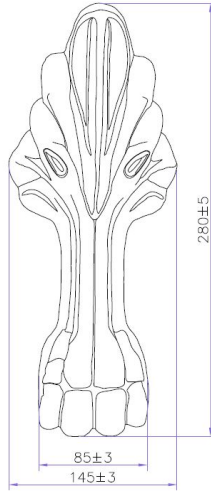

B A Y S W A T E R

London W.2

CODE: BAYB002

DESCRIPTION: Traditional Bath Leg Set (T2c)

CATEGORY: Baths

PRODUCT DIMENSIONS

Length (mm)	Width (mm)	Height (mm)	Nett Wgt Kg
275	145	280	4.2

PACKAGING DIMENSIONS

Length (mm)	Width (mm)	Height (mm)	Gross Wgt Kg
500	500	250	4.23

PACKAGING DATA

Box Colour	Polystyrene Moulded Box		
Box Qty	1	Label Colour	White Label
Label Size	140 X 100	Label Qty	1

OUTER BOX DIMENSIONS (If Applicable)

Length (mm)	Width (mm)	Height (mm)	Gross Wgt Kg
Barcode	5055275892527		

PRODUCT DETAILS

Country of Origin	United Kingdom	Certification	FSC	N/A	CE	N/A
Fitting Instruction	Yes	Material Colour Ref'	Not Applicable			
Product Material	Steel	Material Thickness	N/A			
Volume (Ltr)	N/A	Displaced Capacity	N/A			
Leg Set Inc'	Not Applicable	Waste Inc'	Not Applicable			
Drilled/Undrilled	Not Applicable	Includes Grips	Not Applicable			
Embossed	Not Applicable	No of Tapholes	Not Applicable			
Anti-Slip	Not Applicable					