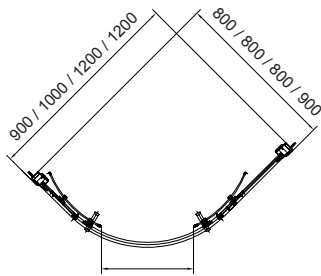

K2 OFFSET QUADRANT TWO DOOR

APPROVED

DOMESTIC

HOTEL & LEISURE

PRODUCT INFORMATION

EK219QU9080	K2 900 x 800 offset quadrant two door
EK219QU10080	K2 1000 x 800 offset quadrant two door
EK219QU12080	K2 1200 x 800 offset quadrant two door
EK219QU12090	K2 1200 x 900 offset quadrant two door

SPECIFICATIONS

- 1900mm high
- Magnetic door closure
- 6mm clear toughened safety glass EN 12150-1
- Clearshield - easy clean glass protection
- Polished silver aluminium profiles EN 12373-1
- F-style easy grip chrome handles
- Profile cover caps
- Adjustable wall profiles
- Power shower suitable
- Push down bottom rollers on sliding doors for easy cleaning
- Easy-glide nylon and brass rollers on all sliding doors
- Adjustable double rollers on sliding doors
- Lifetime Guarantee*

446 / 450 / 450 / 510
Left Hand Tray

446 / 450 / 450 / 510
Right Hand Tray

RELATED PRODUCTS

For a list of related shower tray options please refer to www.sonasbathrooms.com

MATERIAL

Aluminium EN12373-1 / Glass EN12150-1

WEIGHT

45KG / 49KG / 56KG / 59KG

ADDITIONAL INFORMATION

All shower enclosures must be installed in accordance with the fitting instructions provided. Please refer to them before installation commences.

OFFSET QUADRANT 2 DOOR	SIZE	ADJUSTMENT MIN-MAX	ADJUSTMENT WIDTH	DOOR OPENING
EK219QU9080	900 x 800	855 - 880	755 - 780	446mm
EK219QU10080	1000 x 800	955 - 980	755 - 780	450mm
EK219QU12080	1200 x 800	1155 - 1180	755 - 780	450mm
EK219QU12090	1200 x 900	1155 - 1180	855 - 880	510mm