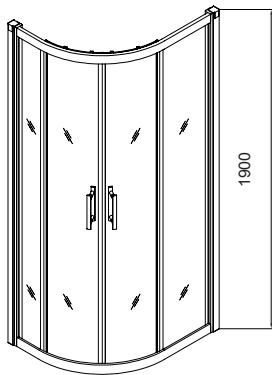

K2 OFFSET QUADRANT TWO DOOR

APPROVED

DOMESTIC

HOTEL & LEISURE

PRODUCT INFORMATION

EK219QU9080	K2 900 x 800 offset quadrant two door
EK219QU10080	K2 1000 x 800 offset quadrant two door
EK219QU12080	K2 1200 x 800 offset quadrant two door
EK219QU12090	K2 1200 x 900 offset quadrant two door

SPECIFICATIONS

- 1900mm high
- Magnetic door closure
- 6mm clear toughened safety glass EN 12150-1
- Clearshield - easy clean glass protection
- Polished silver aluminium profiles EN 12373-1
- F-style easy grip chrome handles
- Profile cover caps
- Adjustable wall profiles
- Power shower suitable
- Push down bottom rollers on sliding doors for easy cleaning
- Easy-glide nylon and brass rollers on all sliding doors
- Adjustable double rollers on sliding doors
- Lifetime Guarantee*

WEIGHT

45KG / 49KG / 56KG / 59KG

ADDITIONAL INFORMATION

All shower enclosures must be installed in accordance with the fitting instructions provided. Please refer to them before installation commences.

OFFSET QUADRANT 2 DOOR	SIZE	ADJUSTMENT MIN-MAX	ADJUSTMENT WIDTH	DOOR OPENING
EK219QU9080	900 x 800	855 - 880	755 - 780	446mm
EK219QU10080	1000 x 800	955 - 980	755 - 780	450mm
EK219QU12080	1200 x 800	1155 - 1180	755 - 780	450mm
EK219QU12090	1200 x 900	1155 - 1180	855 - 880	510mm