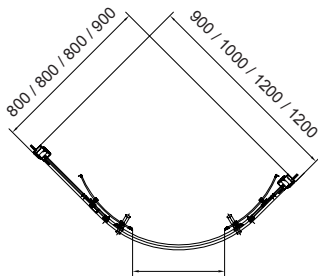

K2 OFFSET QUADRANT TWO DOOR

APPROVED

DOMESTIC

HOTEL & LEISURE

PRODUCT INFORMATION

EK219QU9080	K2 900 x 800 offset quadrant two door
EK219QU10080	K2 1000 x 800 offset quadrant two door
EK219QU12080	K2 1200 x 800 offset quadrant two door
EK219QU12090	K2 1200 x 900 offset quadrant two door

SPECIFICATIONS

- 1900mm high
- Magnetic door closure
- 6mm clear toughened safety glass EN 12150-1
- Clearshield - easy clean glass protection
- Polished silver aluminium profiles EN 12373-1
- F-style easy grip chrome handles
- Profile cover caps
- Adjustable wall profiles
- Power shower suitable
- Push down bottom rollers on sliding doors for easy cleaning
- Easy-glide nylon and brass rollers on all sliding doors
- Adjustable double rollers on sliding doors
- Lifetime Guarantee*

446 / 450 / 450 / 510
Left Hand Tray

446 / 450 / 450 / 510
Right Hand Tray

RELATED PRODUCTS

For a list of related shower tray options please refer to www.sonasbathrooms.com

MATERIAL

Aluminium EN12373-1 / Glass EN12150-1

WEIGHT

45KG / 49KG / 56KG / 59KG

ADDITIONAL INFORMATION

All shower enclosures must be installed in accordance with the fitting instructions provided. Please refer to them before installation commences.

OFFSET QUADRANT 2 DOOR	SIZE	ADJUSTMENT MIN-MAX	ADJUSTMENT WIDTH	DOOR OPENING
EK219QU9080	900 x 800	855 - 880	755 - 780	446mm
EK219QU10080	1000 x 800	955 - 980	755 - 780	450mm
EK219QU12080	1200 x 800	1155 - 1180	755 - 780	450mm
EK219QU12090	1200 x 900	1155 - 1180	855 - 880	510mm