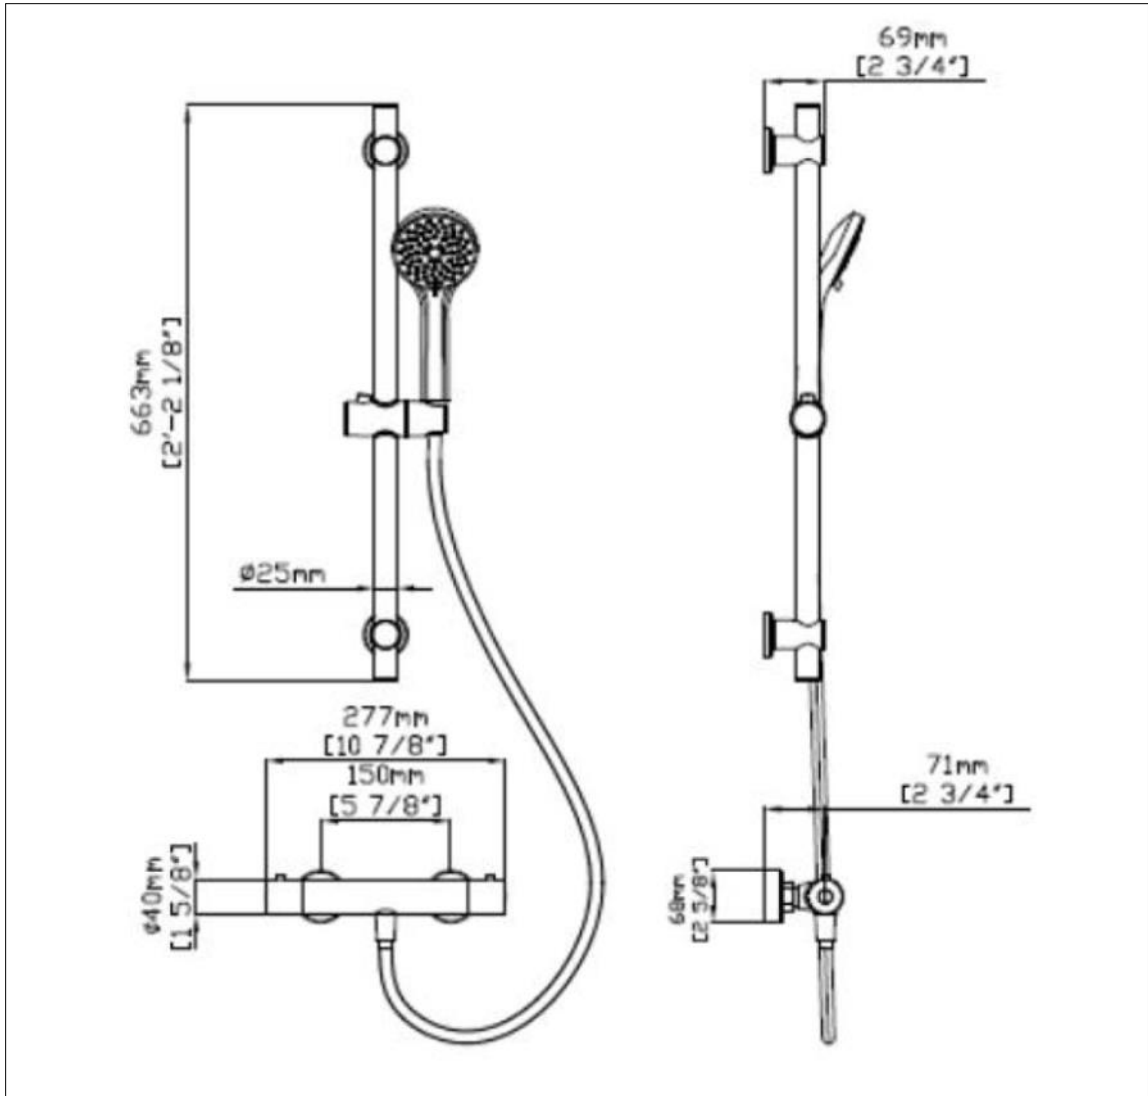

Bar Valve Kit

Bar Valve Kit

Features

- Brass bodied valve
- Complete with FastFix kit
- Multifunction handset
- Adjustable handset height
- T38 anti-scald technology

Operating Pressure	0.2 bar	0.5 bar	1 bar	2 bar
Flow Rate (L/min)	4.0	6.4	9.6	14.4