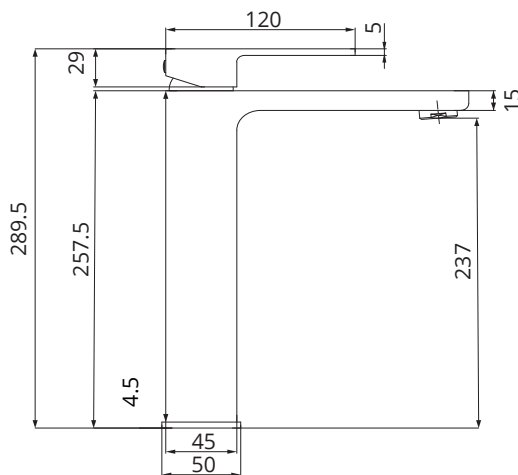

### ECO FLOW Free Standing Basin Mixer

CODE	Chrome		UBR0098
	Matt Black		UBR0062
	Brushed Gold		UBR0084
MATERIAL	Brass		
FIXINGS	Deck mounted using back nuts provided		
FEATURES	<ul style="list-style-type: none"> <li>• Double click ECO Faucet</li> <li>• Eco setting 75% water saving</li> <li>• Temperature Limiter adjustment</li> </ul>		
STANDARDS	EN817:2018, EN13618:2016		

#### FLOW RATES OPEN OUTLET

Bar	Litres per min
0.5	10.10
1	11.60
2	15.23
3	18.72
4	22.04
5	24.27