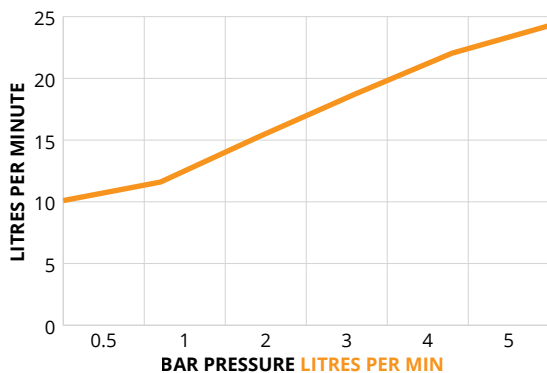

### ECO FLOW Free Standing Basin Mixer

CODE	Chrome		UBR0098
	Matt Black		UBR0062
	Brushed Gold		UBR0084
MATERIAL	Brass		
FIXINGS	Deck mounted using back nuts provided		
FEATURES	<ul style="list-style-type: none"> <li>• Double click ECO Faucet</li> <li>• Eco setting 75% water saving</li> <li>• Temperature Limiter adjustment</li> </ul>		
STANDARDS	EN817:2018, EN13618:2016		

#### FLOW RATES OPEN OUTLET

Bar	Litres per min
0.5	10.10
1	11.60
2	15.23
3	18.72
4	22.04
5	24.27