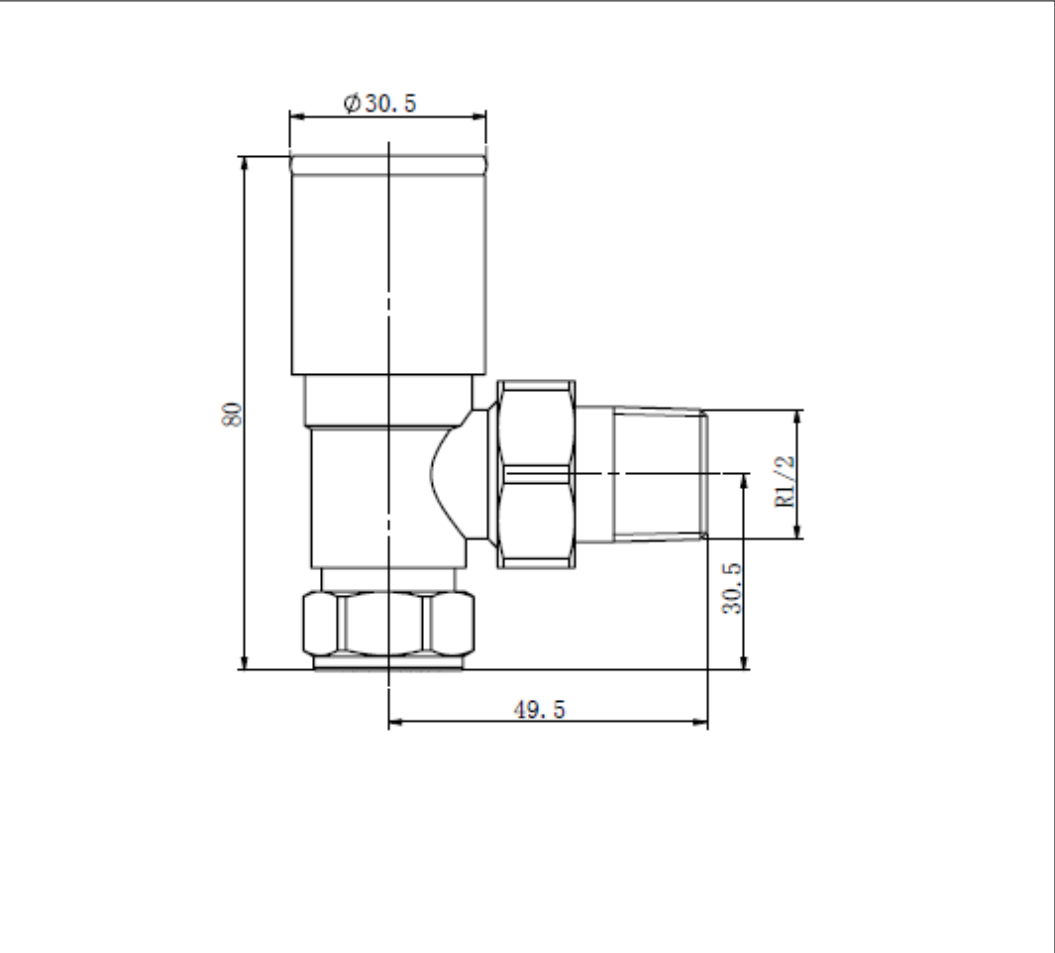

# Round Angled Valve Chrome