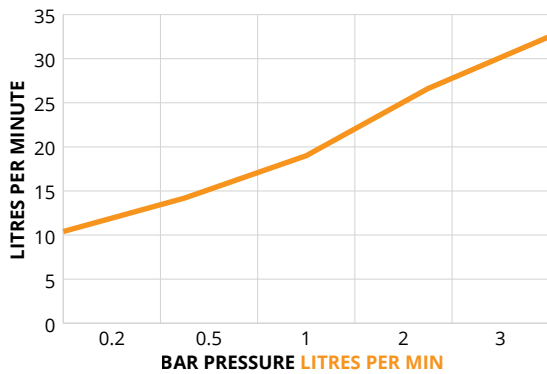

### Bath Filler

CODE	Chrome		CORN003
	Matt Black		UBR0048
	Brushed Gold		UBR0070
MATERIAL	Brass		
FIXINGS	Deck mounted using back nuts provided		

FLOW RATES OPEN OUTLET

Bar	Litres per min
0.2	10.40
0.5	14.20
1	19.00
2	26.60
3	32.50