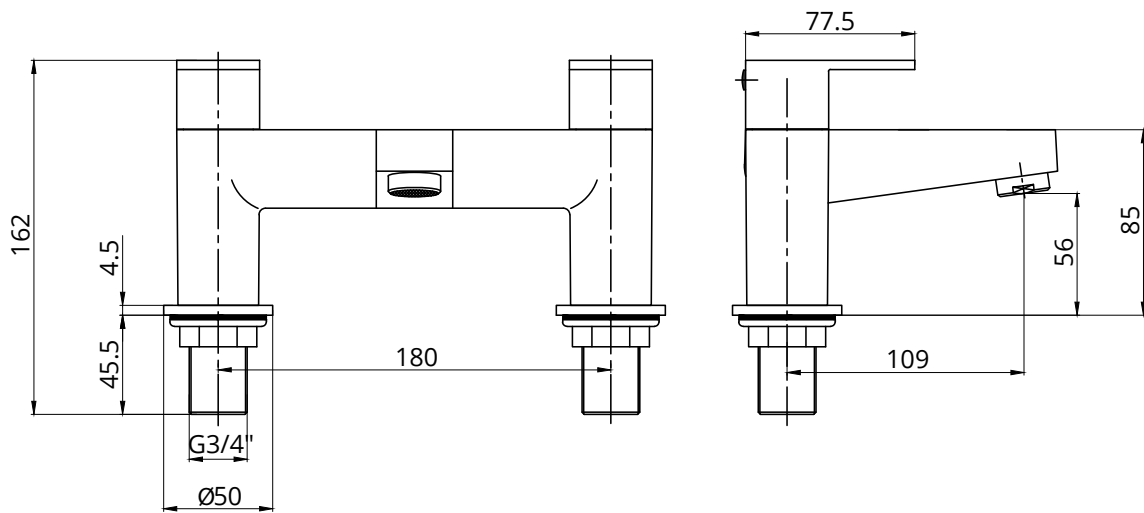

### Bath Filler

CODE	Chrome		CORN003
	Matt Black		UBR0048
	Brushed Gold		UBR0070
MATERIAL	Brass		
FIXINGS	Deck mounted using back nuts provided		

FLOW RATES OPEN OUTLET

Bar	Litres per min
0.2	10.40
0.5	14.20
1	19.00
2	26.60
3	32.50