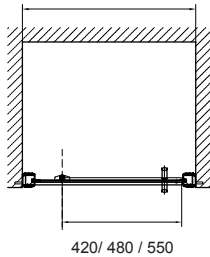

K2 PIVOT

APPROVED

DOMESTIC

HOTEL & LEISURE

PRODUCT INFORMATION

EK219PV70	K2 700 pivot door
EK219PV76	K2 760/800 pivot door
EK219PV70	K2 900 pivot door

SPECIFICATIONS

- 1900mm high
- Universally handed
- Magnetic door closure
- 6mm clear toughened safety glass EN 12150-1
- Clearshield - easy clean glass protection
- Polished silver aluminium profiles EN 12373-1
- F-style easy grip chrome handles
- Profile cover caps
- Adjustable wall profiles
- Power shower suitable
- Semi-frameless side panel available
- Lifetime Guarantee*
- 30mm extension wall profile available: 19EXT

APPROVALS

CE Approved

FIXING

Screw to solid wall (fixings supplied)
Silicone to shower tray (not supplied)

WEIGHT

25KG / 27KG / 29KG

ADDITIONAL INFORMATION

All shower enclosures must be installed in accordance with the fitting instructions provided. Please refer to them before installation commences.

SIDE PANELS

SIDE PANEL	SIZE	ADJUSTMENT
EK219P70	700	660 - 690
EK219P76	760	720 - 750
EK219P80	800	760 - 790
EK219P90	900	860 - 890
EK219P100	1000	960 - 990

PIVOT	SIZE	ADJUSTMENT MIN-MAX	ADJUSTMENT WITH SIDE PANEL	DOOR OPENING
EK219PV70	700	640 - 700	645 - 700	420mm
EK219PV76	760/800	740 - 800	745 - 800	480mm
EK219PV90	900	860 - 920	845 - 920	550mm