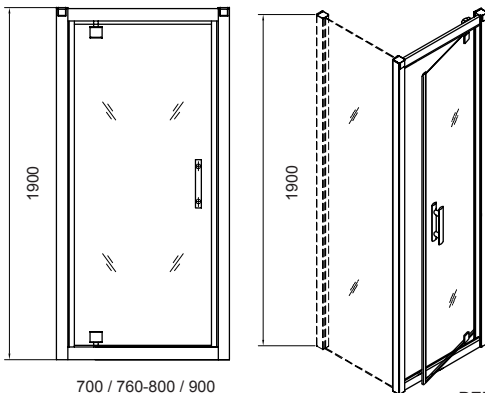

K2 PIVOT

APPROVED

DOMESTIC

HOTEL & LEISURE

PRODUCT INFORMATION

EK219PV70	K2 700 pivot door
EK219PV76	K2 760/800 pivot door
EK219PV70	K2 900 pivot door

SPECIFICATIONS

- 1900mm high
- Universally handed
- Magnetic door closure
- 6mm clear toughened safety glass EN 12150-1
- Clearshield - easy clean glass protection
- Polished silver aluminium profiles EN 12373-1
- F-style easy grip chrome handles
- Profile cover caps
- Adjustable wall profiles
- Power shower suitable
- Semi-frameless side panel available
- Lifetime Guarantee*
- 30mm extension wall profile available: 19EXT

APPROVALS

CE Approved

FIXING

Screw to solid wall (fixings supplied)
Silicone to shower tray (not supplied)

WEIGHT

25KG / 27KG / 29KG

ADDITIONAL INFORMATION

All shower enclosures must be installed in accordance with the fitting instructions provided. Please refer to them before installation commences.

SIDE PANELS

SIDE PANEL	SIZE	ADJUSTMENT
EK219P70	700	660 - 690
EK219P76	760	720 - 750
EK219P80	800	760 - 790
EK219P90	900	860 - 890
EK219P100	1000	960 - 990

PIVOT	SIZE	ADJUSTMENT MIN-MAX	ADJUSTMENT WITH SIDE PANEL	DOOR OPENING
EK219PV70	700	640 - 700	645 - 700	420mm
EK219PV76	760/800	740 - 800	745 - 800	480mm
EK219PV90	900	860 - 920	845 - 920	550mm