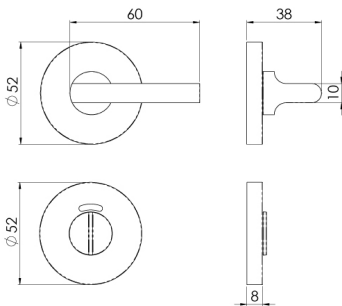

## Disabled Thumbturn & Release

CST1025SSS

Thumbturn and Release on a concealed fix press on rose. The turn side has a long straight tubular bar, and the release side has a vacant/engaged indicator. Ideal for public/office toilet doors where a more ergonomic operation is a necessary requirement. Part of the Steelworx range in G201 Stainless Steel.