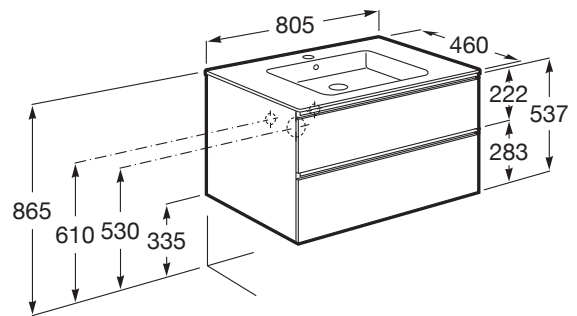

THE GAP

Unik (base unit with two drawers and central basin)

DIMENSIONS

Length 805 mm.
Width 460 mm.
Height 537 mm.

COLOURS AND FINISHES

806 Gloss White

TECHNICAL DRAWINGS

FEATURES

- Base unit / Closing and opening system: Soft close drawers
- Base unit / Door type: Sliding
- Base unit / Doors and drawers combination: 2 drawers
- Base unit / Internal dividers
- Base unit / Structure: Drawers
- Basin / Integrated shelf
- Basin / Shelf position: On both sides
- Basin / Taphole configuration: 1 taphole in the middle
- Basin Position: Central
- Dimensions / Basin and base unit / Height (mm): 537
- Dimensions / Basin and base unit / Length (mm): 805
- Dimensions / Basin and base unit / Width (mm): 460
- Installation type: Wall-hung, Wall-hung with optional legs
- Material / Base unit: Chipboard
- Material / Basin: Vitreous china
- Tap installation: On the basin