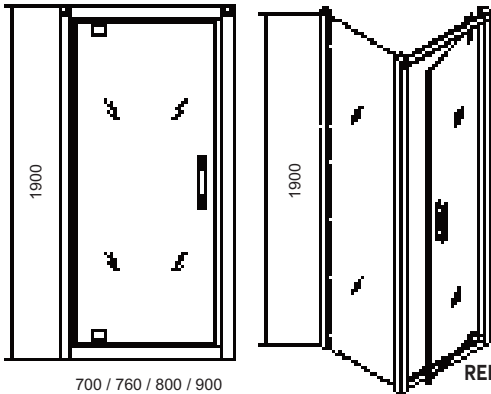

STYLE HINGED DOOR

PRODUCT INFORMATION

STYHD700	700 hinged door
STYHD760	760 hinged door
STYHD800	800 hinged door
STYHD900	900 hinged door

SPECIFICATIONS

- 1900mm high
- Universally handed
- Magnetic door closure
- 6mm clear toughened safety glass EN 12150-1
- Clearshield - easy clean glass protection
- Polished silver aluminium profiles EN 12373-1
- Polished chrome handles
- Profile cover caps
- Adjustable wall profiles
- Power shower suitable
- Semi-frameless side panel available
- Lifetime Guarantee*
- 30mm extension wall profile available: STYEXT