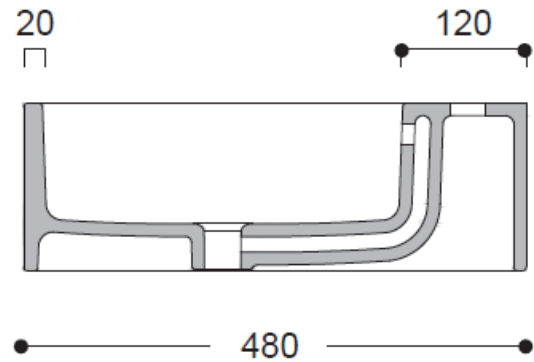

Popolo Wall Hung Basin

TECHNICAL DATA		SPECIFICATION	
<b>CODE No</b>	WM4825SCxx_LH	Wall hung basin	
<b>Compatible with:</b>	Wall Mount Installation only	EN 31/EN 14688 – CL 0	
<b>Recommended use</b>	Domestic, hotel, residential	Dimensions w 480 x d 250 x h 160mm	
<b>Material</b>	Fine Fire Clay	1 centre tap hole, overflow	
<b>Standards</b>	BS EN 14688 – CL 0 BS EN31	Special feature: overflow channel glazed	
<b>Colour</b>	Various Please consult latest catalogue		
<b>Specification</b>	1 centre tap hole Over flow, including chrome overflow cover		
<b>Fixing</b>	Wall Mounted (2x hanging holes) fixing bolts included	WM4825SCWM_LH	Matt white
<b>Options:</b>	Coloured Overflow cover OVFLOWMB, OVFLOWV OFLOWVF	WM4825SCW_LH	White
<b>Weight</b>	7kg	WM4825SCBM_LH	Matt Black
<b>Warranty</b>	2 years (25 years when registered)		