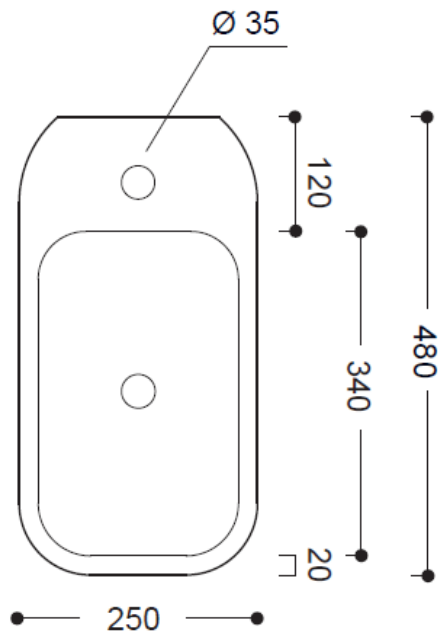

Popolo Wall Hung Basin

TECHNICAL DATA		SPECIFICATION	
<b>CODE No</b>	WM4825SCxx_LH	Wall hung basin	
<b>Compatible with:</b>	Wall Mount Installation only	EN 31/EN 14688 – CL 0	
<b>Recommended use</b>	Domestic, hotel, residential	Dimensions w 480 x d 250 x h 160mm	
<b>Material</b>	Fine Fire Clay	1 centre tap hole, overflow	
<b>Standards</b>	BS EN 14688 – CL 0 BS EN31	Special feature: overflow channel glazed	
<b>Colour</b>	Various Please consult latest catalogue		
<b>Specification</b>	1 centre tap hole Over flow, including chrome overflow cover		
<b>Fixing</b>	Wall Mounted (2x hanging holes) fixing bolts included	WM4825SCWM_LH	Matt white
<b>Options:</b>	Coloured Overflow cover OVFLOWMB, OVFLOWV OFLOWVF	WM4825SCW_LH	White
<b>Weight</b>	7kg	WM4825SCBM_LH	Matt Black
<b>Warranty</b>	2 years (25 years when registered)		