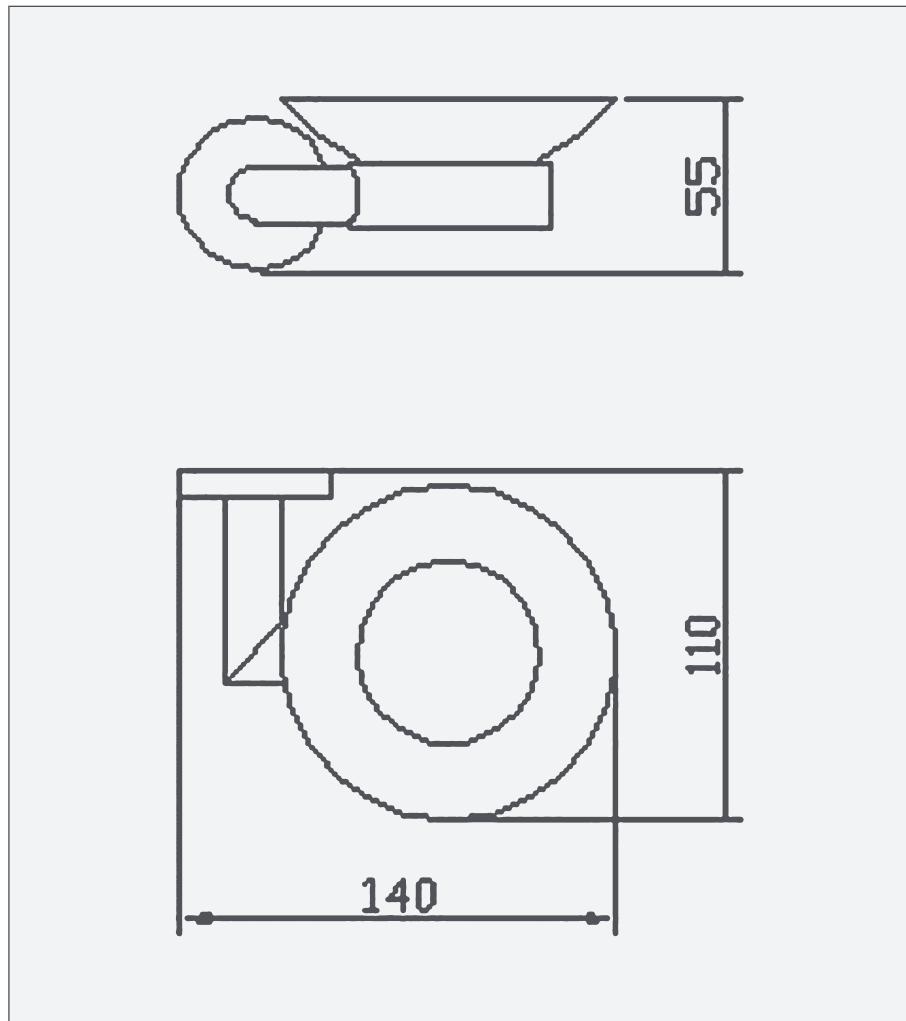

# Soap Dish

## Features

- Chrome plated brass
- Complete with wall bracket and fixing kit
- Frosted glass dish