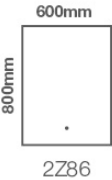

Zen LED Mirror - 800 x 600mm

Code: 2Z86

Features

- Energy efficient LED lighting
- Heated demister pad
- Electric toothbrush & shaver charging socket
- Touch switch power control

**Portrait
Fitting Only**