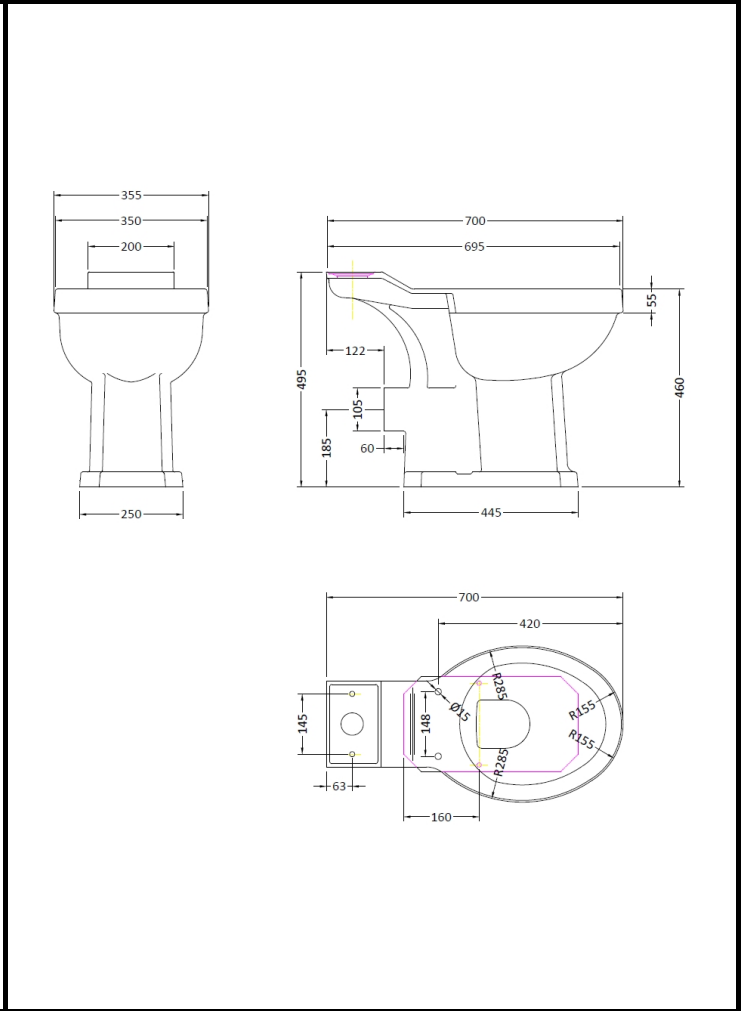

## London W.2

**CODE:** BAYC016

**DESCRIPTION:** Fitzroy Comfort Height Pan (Exc' Seat)

**CATEGORY:** Ceramics

PRODUCT DIMENSIONS			
Height (mm)	Width (mm)	Depth (mm)	Nett Wgt Kg
495	355	700	19.5

PACKAGING DIMENSIONS			
Height (mm)	Width (mm)	Depth (mm)	Gross Wgt Kg
505	700	380	20

PACKAGING DATA			
Box Colour	White Cardboard Box		
Box Qty	1	Label Colour	Not Applicable
Label Size	100 x 50	Label Qty	0

OUTER BOX DIMENSIONS (If Applicable)			
Height (mm)	Width (mm)	Depth (mm)	Gross Wgt Kg
Barcode		5055275892282	

PRODUCT DETAILS			
Country of Origin	China		
Fitting Instruction	No	Colour	White

Certification	CE	N/A	WRAS	N/A	WRAS Number	N/A
Product Material	Vitreous China					

PANS/BIDETS			
Trap Style	P Trap	Includes Seat	No

BASINS			
Tap Hole	Not Applicable	Chain Stay Hole	Not Applicable
Template	Not Applicable	Waste Type Req'd	Not Applicable
Overflow Incl.	Not Applicable	Overflow Cover	Not Applicable
Inner Bowl Depth	Not Applicable	Inner Bowl Width	Not Applicable
Inner Bowl Height	Not Applicable		