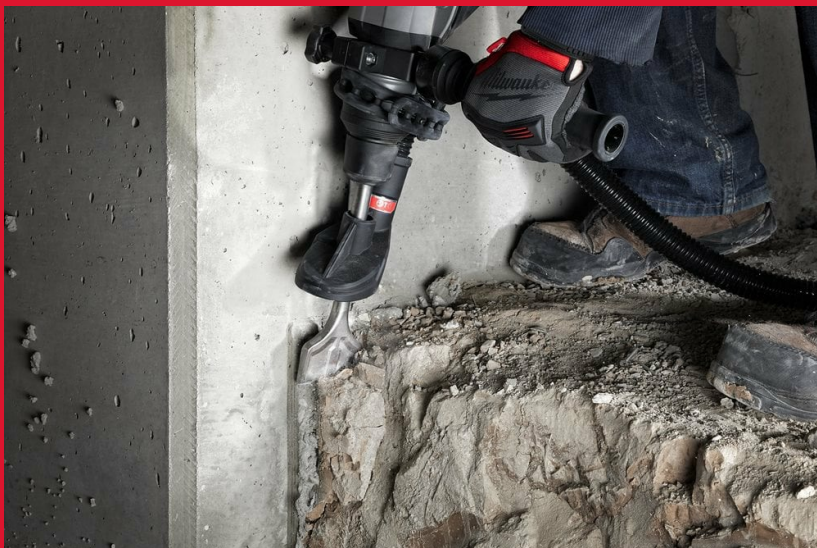

SDS-Max Flat 400 x 25 - 1 pc

SDS-MAX FLAT CHISELS

- Ideal for a wide range of breaking and cutting of concrete as well as demolition work.

Article Number	4932343738
Blade width (mm)	25
Pack quantity	1
Quantity	1
Total length (mm)	400
Width (mm)	25
Working length (mm)	25