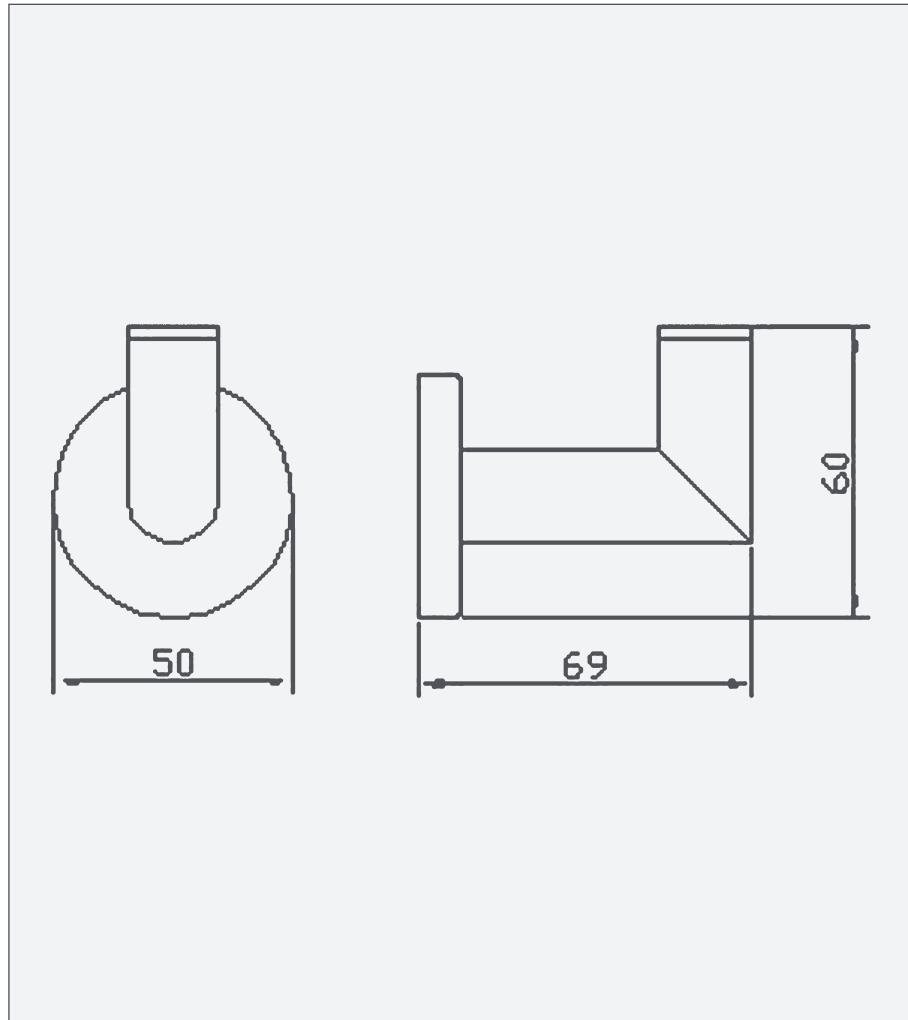

Wall Hook

Features

- Chrome plated brass
- Complete with wall bracket and fixing kit