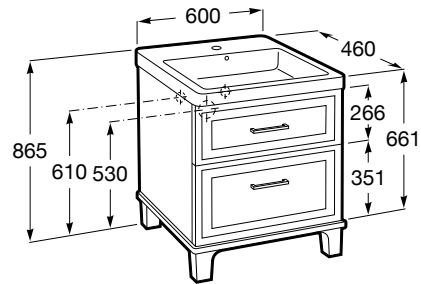

ROME A

Unik (base unit with two drawers and basin)

DIMENSIONS

Length 600 mm.

Width 460 mm.

Height 865 mm.

COLOURS AND FINISHES

417 Matte dark grey

TECHNICAL DRAWINGS

FEATURES

Base unit / Closing and opening system: Soft close drawers

Base unit / Door type: Sliding

Base unit / Doors and drawers combination: 2 drawers

Base unit / Internal dividers

Base unit / Structure: Drawers

Basin / Integrated shelf

Basin / Shelf position: On both sides

Basin / Taphole configuration: 1 taphole in the middle

Installation type: Floor-standing

Material / Base unit: Chipboard

Material / Basin: Vitreous china