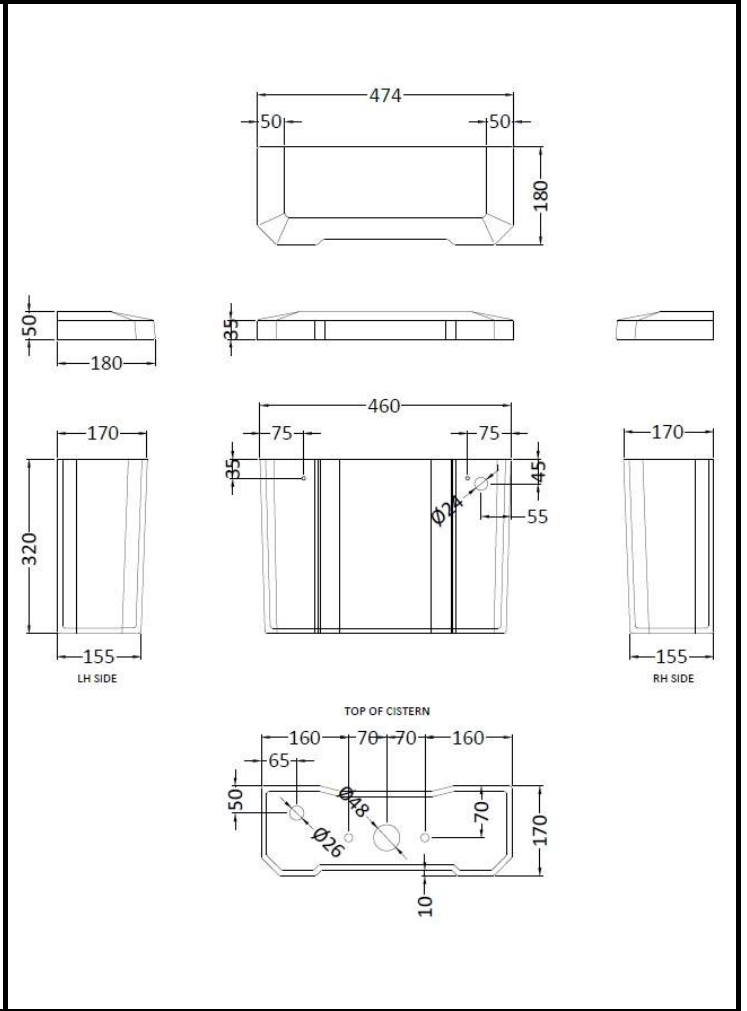

B A Y S W A T E R

London W.2

CODE: BAYC015

DESCRIPTION: Fitzroy Cistern Ceramic Lever & Fitting

CATEGORY: Ceramics

PRODUCT DIMENSIONS			
Height (mm)	Width (mm)	Depth (mm)	Nett Wgt Kg
370	474	180	14.5

PACKAGING DIMENSIONS			
Height (mm)	Width (mm)	Depth (mm)	Gross Wgt Kg
390	494	200	16.5

PACKAGING DATA			
Box Colour	White Cardboard Box		
Box Qty	1	Label Colour	Not Applicable
Label Size	x	Label Qty	0

OUTER BOX DIMENSIONS (If Applicable)			
Height (mm)	Width (mm)	Depth (mm)	Gross Wgt Kg
Barcode	5055275892275		

BASINS			
Tap Hole	Not Applicable	Chain Stay Hole	Not Applicable
Template	Not Applicable	Waste Type Req'd	Not Applicable
Overflow Incl.	Not Applicable	Overflow Cover	Not Applicable
Inner Bowl Depth	N/A	Inner Bowl Width	N/A
Inner Bowl Height	N/A		