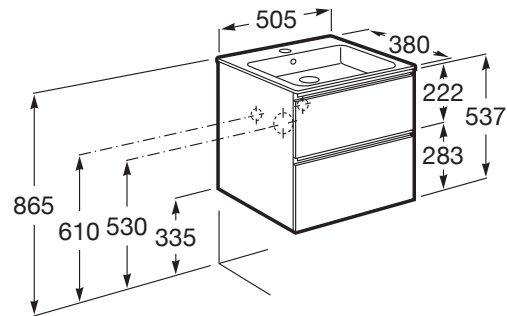

THE GAP

Unik (compact base unit with two drawers and basin)

DIMENSIONS

Length 505 mm.

Width 380 mm.

Height 537 mm.

COLOURS AND FINISHES

153 Anthracite grey

TECHNICAL DRAWINGS

FEATURES

Base unit / Closing and opening system: Soft close drawers

Base unit / Door type: Sliding

Base unit / Doors and drawers combination: 2 drawers

Base unit / Internal dividers

Base unit / Structure: Drawers

Basin / Integrated shelf

Basin / Shelf position: On both sides

Basin / Taphole configuration: 1 taphole in the middle

Basin Position: Central

Dimensions / Basin and base unit / Height (mm): 537

Dimensions / Basin and base unit / Length (mm): 505

Dimensions / Basin and base unit / Width (mm): 380

Installation type: Wall-hung, Wall-hung with optional legs

Material / Base unit: Chipboard

Material / Basin: Vitreous china

Tap installation: On the basin