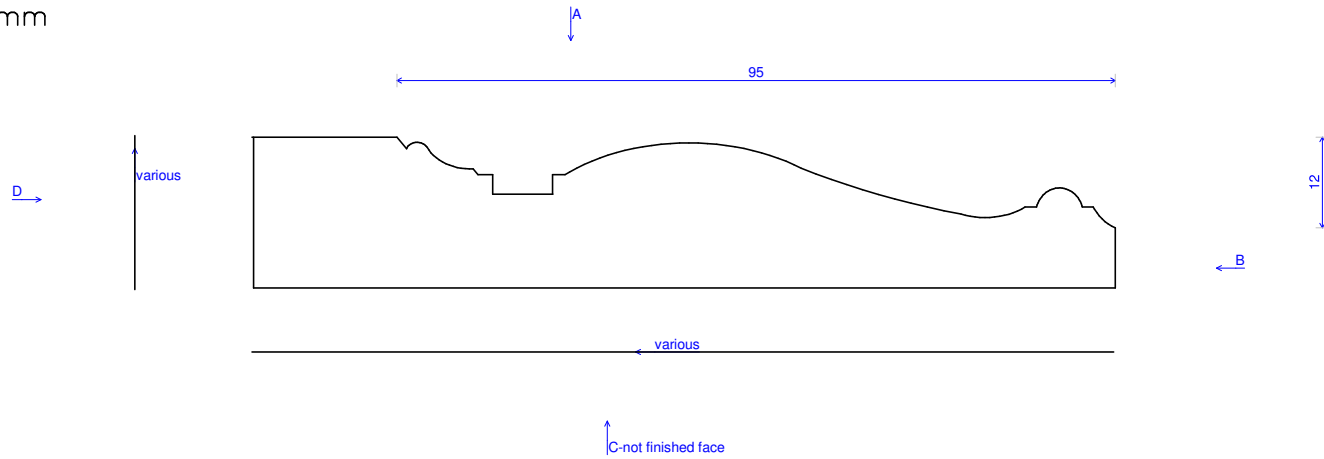

All stated dimensions are
subject to a tolerance
of $\pm 0,5\text{mm}$

WHOWARD.co.uk
MDF PROFILING

T: 01942 88300
F: 01942 89344
sales@whoward.co.uk

EDW2

06/07/17

Scale : 1

Customer Signature:

Date: