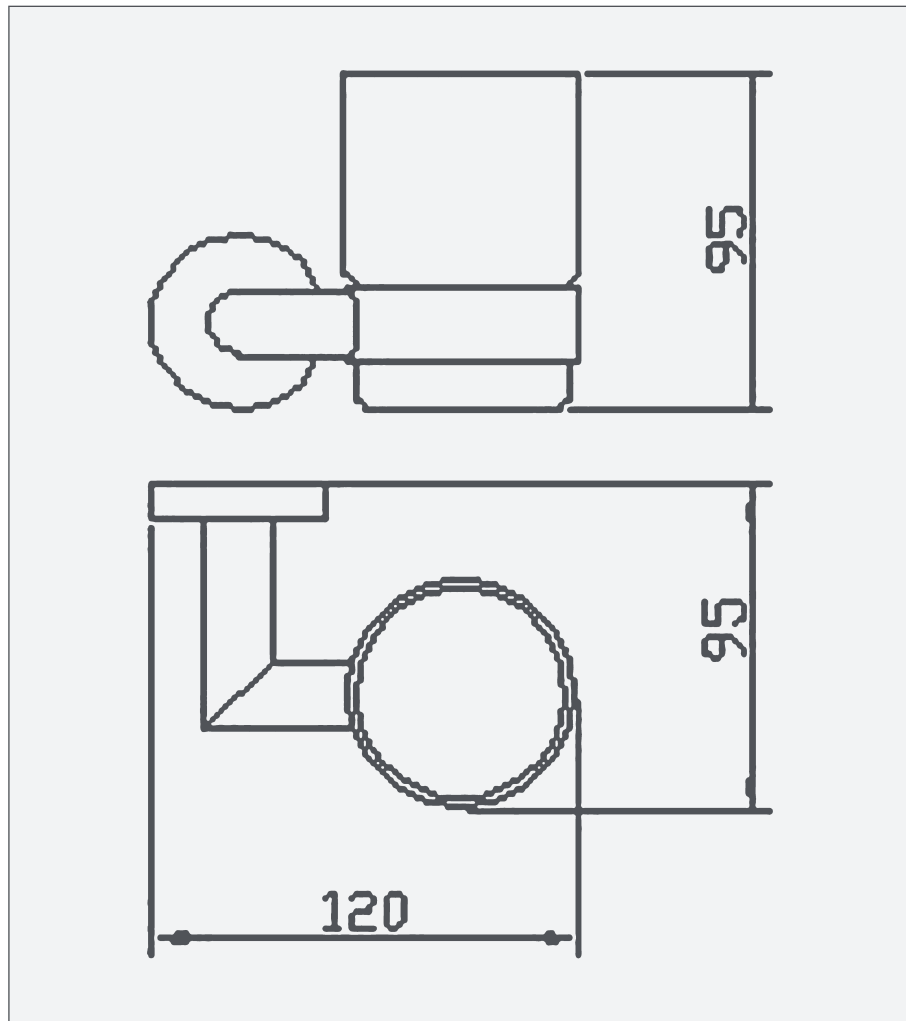

Single Tumbler Holder

Features

- Chrome plated brass
- Complete with wall bracket and fixing kit
- Frosted glass tumbler