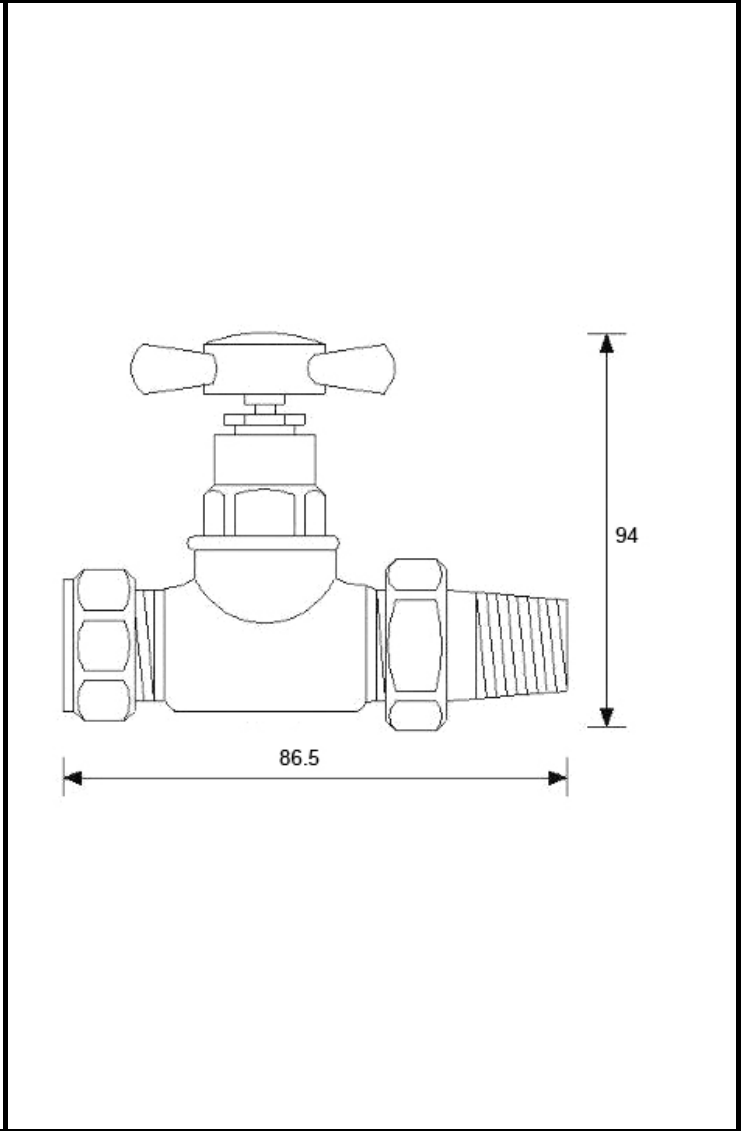

B A Y S W A T E R

London W.2

CODE: BAYV103

DESCRIPTION: Victorian Xhead Rad Valves Straight (Pr)

CATEGORY: Heating

PRODUCT DIMENSIONS				
Height (mm)	Width (mm)	Depth (mm)	Length (mm)	Nett Wgt Kg
87	45	94		0.9

PACKAGING DIMENSIONS			
Height (mm)	Width (mm)	Length (mm)	Gross Wgt Kg
130	100	60	0.9

PACKAGING DATA			
Box Colour	White Cardboard Box		
Box Qty	1	Label Colour	White Label
Label Size	100 x 50	Label Qty	1

OUTER BOX DIMENSIONS (If Applicable)			
Height (mm)	Width (mm)	Length (mm)	Gross Wgt Kg
Barcode	5055275890172		

PRODUCT DETAILS						
Contry of Origin	United Kingdom					
Fitting Instruction	No					
RAL No	N/A					
Heat Element Wattage	Not Applicable					
BTU Outputs	30°C	N/A	50°C	N/A	60°C	
Pipe Centres	N/A					
Packaging Volume (L)	N/A					
Wall to Ctr of Tappings	N/A					
Dual Fuel	N/A					