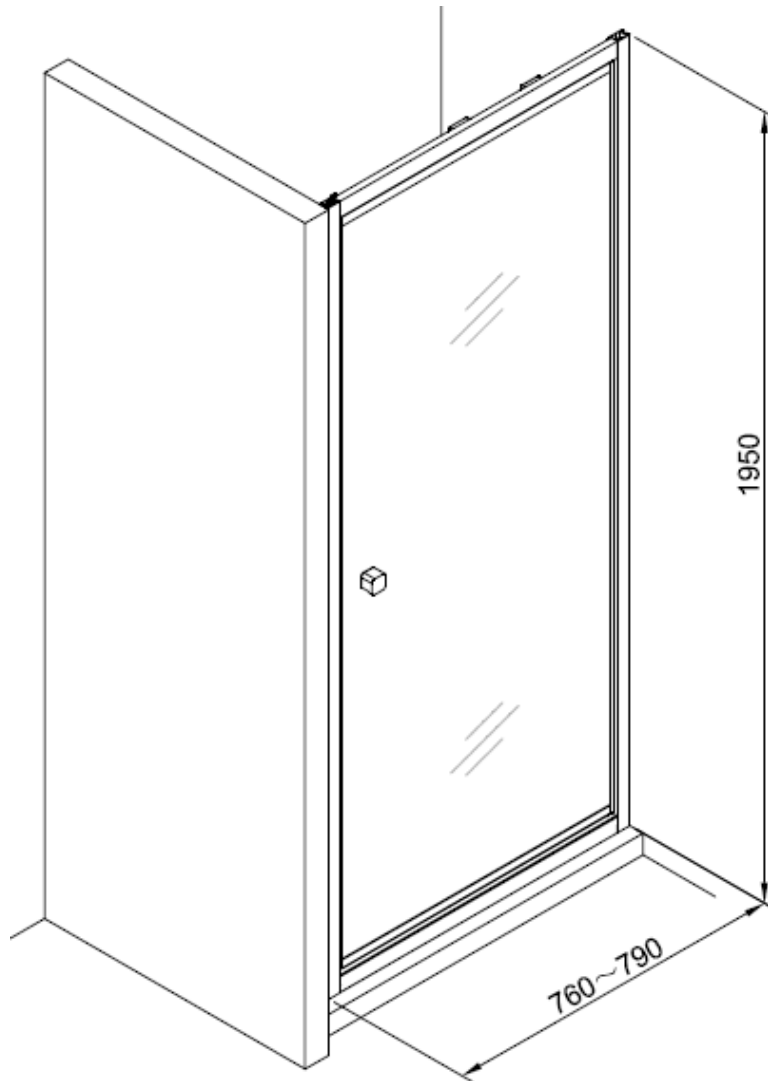

Measurements in millimetres mm  
Information updated January 2020  
Tel 0345 873 8840

CLEAR 6 INFOLD DOOR  
CAIDBC0800

A		M4 *40mm Screw x 6
B		Wall Plug x 6
C		Handle x 1
D		Sleeve x 1
E		Cover x 3
F		Filler x 4
G		Cover x 1

H		Cover x 1
I		Cover x 2
J		Top Cap x 2
K		Waterproof strip x 1

AA		M4 *20mm Screw x 1
AB		Adjustment block x 1
AC		Top Cap x 1
AD		Top Cap(LH) x 1
AE		Top Cap(RH) x 1
AF		Filler x 2

Model	x (mm)	y (mm)
CAIDSC0700	660~690	1950
CAIDSC0760	720~750	1950
CAIDSC0800	760~790	1950
CAIDBC0800	760~790	1950
CAIDSC0900	860~890	1950
CAIDBC0900	860~890	1950
CAIDSC1000	960~990	1950
CAIDBC1000	960~990	1950