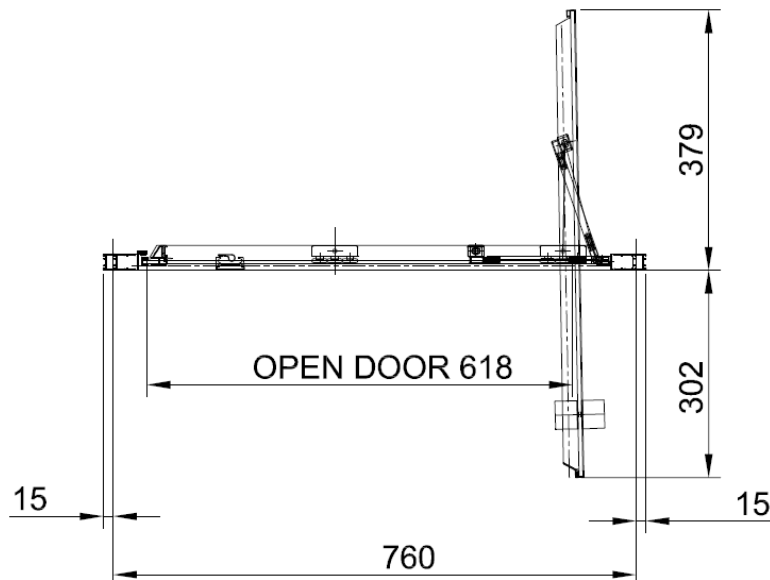

Measurements in millimetres mm  
Information updated January 2020  
Tel 0345 873 8840

CLEAR 6 INFOLD DOOR  
CAIDBC0800

A		M4 *40mm Screw x 6
B		Wall Plug x 6
C		Handle x 1
D		Sleeve x 1
E		Cover x 3
F		Filler x 4
G		Cover x 1

H		Cover x 1
I		Cover x 2
J		Top Cap x 2
K		Waterproof strip x 1

AA		M4 *20mm Screw x 1
AB		Adjustment block x 1
AC		Top Cap x 1
AD		Top Cap(LH) x 1
AE		Top Cap(RH) x 1
AF		Filler x 2

Model	x (mm)	y (mm)
CAIDSC0700	660~690	1950
CAIDSC0760	720~750	1950
CAIDSC0800	760~790	1950
CAIDBC0800	760~790	1950
CAIDSC0900	860~890	1950
CAIDBC0900	860~890	1950
CAIDSC1000	960~990	1950
CAIDBC1000	960~990	1950