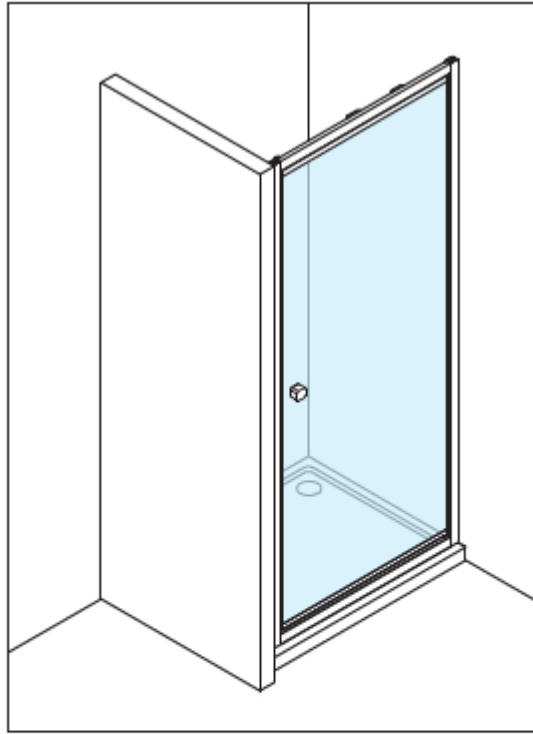

Measurements in millimetres mm  
Information updated January 2020  
Tel 0345 873 8840

CLEAR 6 INFOLD DOOR  
CAIDBC0800

A		M4 *40mm Screw x 6
B		Wall Plug x 6
C		Handle x 1
D		Sleeve x 1
E		Cover x 3
F		Filler x 4
G		Cover x 1

H		Cover x 1
I		Cover x 2
J		Top Cap x 2
K		Waterproof strip x 1

AA		M4 *20mm Screw x 1
AB		Adjustment block x 1
AC		Top Cap x 1
AD		Top Cap(LH) x 1
AE		Top Cap(RH) x 1
AF		Filler x 2

Model	x (mm)	y (mm)
CAIDSC0700	660~690	1950
CAIDSC0760	720~750	1950
CAIDSC0800	760~790	1950
CAIDBC0800	760~790	1950
CAIDSC0900	860~890	1950
CAIDBC0900	860~890	1950
CAIDSC1000	960~990	1950
CAIDBC1000	960~990	1950