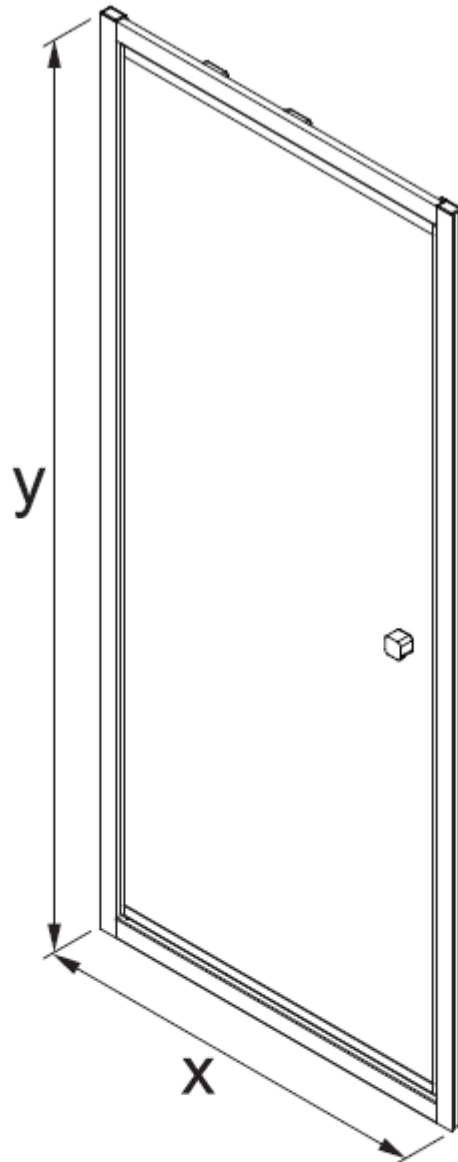

Measurements in millimetres mm  
Information updated January 2020  
Tel 0345 873 8840

CLEAR 6 INFOLD DOOR  
CAIDBC0800

A		M4 *40mm Screw x 6
B		Wall Plug x 6
C		Handle x 1
D		Sleeve x 1
E		Cover x 3
F		Filler x 4
G		Cover x 1

H		Cover x 1
I		Cover x 2
J		Top Cap x 2
K		Waterproof strip x 1

AA		M4 *20mm Screw x 1
AB		Adjustment block x 1
AC		Top Cap x 1
AD		Top Cap(LH) x 1
AE		Top Cap(RH) x 1
AF		Filler x 2

Model	x (mm)	y (mm)
CAIDSC0700	660~690	1950
CAIDSC0760	720~750	1950
CAIDSC0800	760~790	1950
CAIDBC0800	760~790	1950
CAIDSC0900	860~890	1950
CAIDBC0900	860~890	1950
CAIDSC1000	960~990	1950
CAIDBC1000	960~990	1950