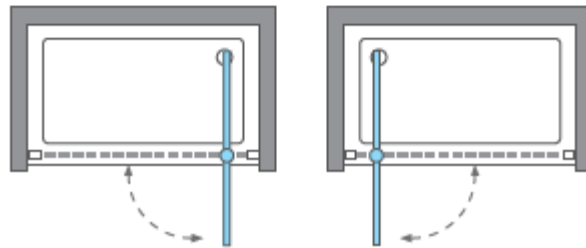

Measurements in millimetres mm  
Information updated January 2020  
Tel 0345 873 8840

CLEAR 6 INFOLD DOOR  
CAIDBC0800

A		M4 *40mm Screw x 6
B		Wall Plug x 6
C		Handle x 1
D		Sleeve x 1
E		Cover x 3
F		Filler x 4
G		Cover x 1

H		Cover x 1
I		Cover x 2
J		Top Cap x 2
K		Waterproof strip x 1

AA		M4 *20mm Screw x 1
AB		Adjustment block x 1
AC		Top Cap x 1
AD		Top Cap(LH) x 1
AE		Top Cap(RH) x 1
AF		Filler x 2

Model	x (mm)	y (mm)
CAIDSC0700	660~690	1950
CAIDSC0760	720~750	1950
CAIDSC0800	760~790	1950
CAIDBC0800	760~790	1950
CAIDSC0900	860~890	1950
CAIDBC0900	860~890	1950
CAIDSC1000	960~990	1950
CAIDBC1000	960~990	1950