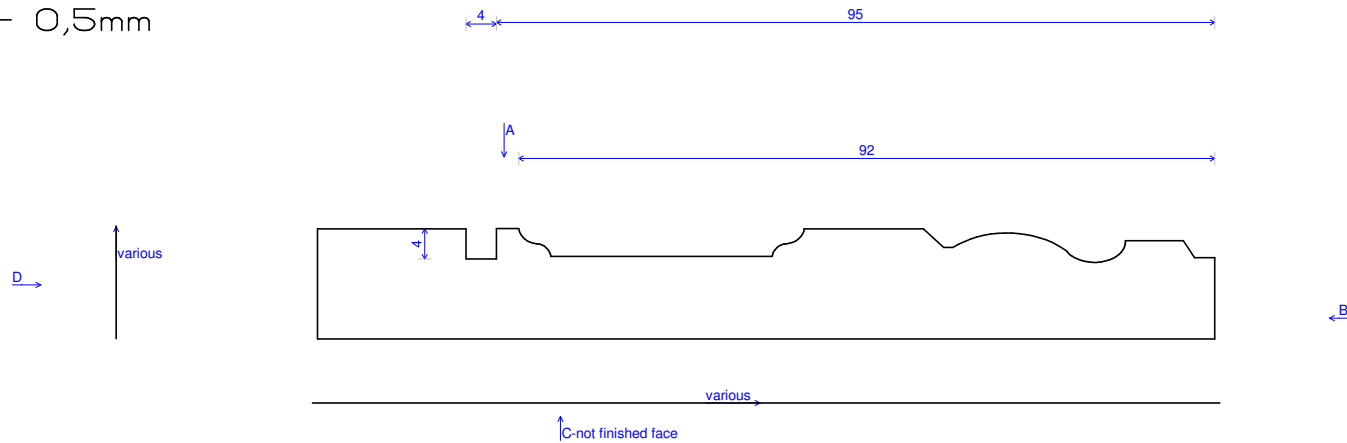

All stated dimensions are subject to a tolerance of $\pm 0,5\text{mm}$

WHOWARD.co.uk
 T: 01942 88300
 F: 01942 89344
 sales@whoward.co.uk
 MDF PROFILING

GEO2

06/07/17

Scale : 1

Customer Signature:

Date:

A, B & D = Primed