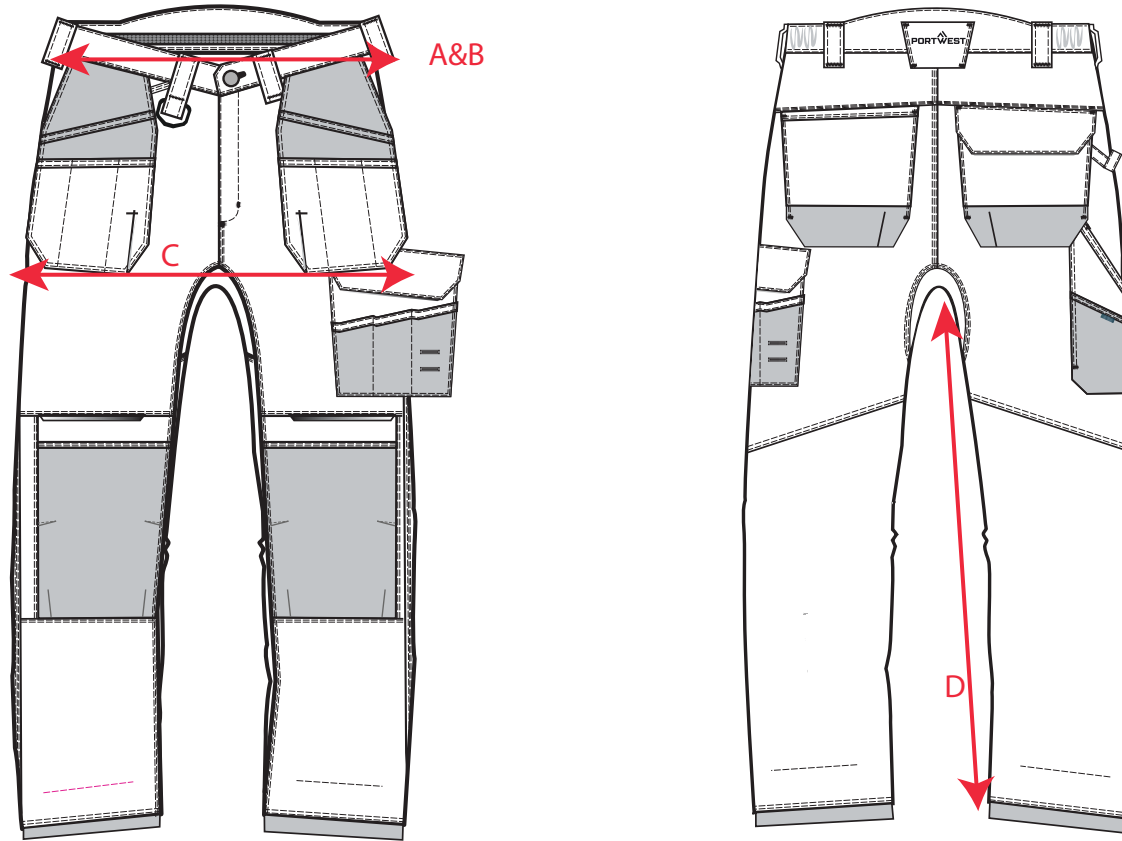

STYLE NO: T602

DESCRIPTION: PW3 Holster Work Trousers

| DESCRIPTION                |   | 26    | 28    | 30    | 32    | 33    | 34    | 36    | 38    | 40    | 41    | 42    | 44    | 46    | 48    | 50    | 52    | 54    | 56    |
|----------------------------|---|-------|-------|-------|-------|-------|-------|-------|-------|-------|-------|-------|-------|-------|-------|-------|-------|-------|-------|
| Waist - relaxed            | A | 34.00 | 36.50 | 39.00 | 41.50 | 42.75 | 44.00 | 46.50 | 49.00 | 51.50 | 52.75 | 54.00 | 56.50 | 59.00 | 61.50 | 64.00 | 66.50 | 69.00 | 71.50 |
| Waist - extended           | B | 39.00 | 41.50 | 44.00 | 46.50 | 47.75 | 49.00 | 51.50 | 54.00 | 56.50 | 57.75 | 59.00 | 61.50 | 64.00 | 66.50 | 69.00 | 71.50 | 74.00 | 76.50 |
| Seat                       | C | 46.00 | 48.50 | 51.00 | 53.50 | 54.75 | 56.00 | 58.50 | 61.00 | 63.50 | 64.75 | 66.00 | 68.50 | 71.00 | 73.50 | 76.00 | 78.50 | 81.00 | 83.50 |
| Inner Leg Length - Regular | D | 79.00 | 79.00 | 79.00 | 79.00 | 79.00 | 79.00 | 79.00 | 79.00 | 79.00 | 79.00 | 79.00 | 79.00 | 79.00 | 79.00 | 79.00 | 79.00 | 79.00 | 79.00 |