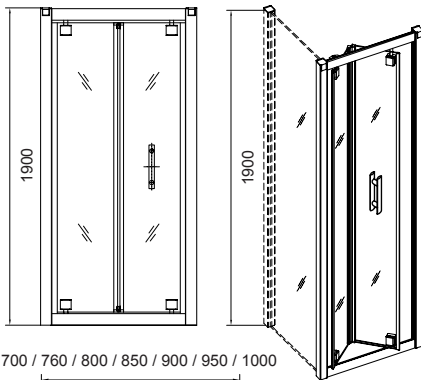

K2 BI-FOLD

APPROVED

DOMESTIC

HOTEL & LEISURE

PRODUCT INFORMATION

EK219CAB70 K2 700 bi-fold
 EK219CAB80 K2 800 bi-fold
 EK219CAB90 K2 900 bi-fold
 EK219CAB100 K2 1000 bi-fold

MID SIZES

EK219CAB76 K2 760 bi-fold
 EK219CAB85 K2 850 bi-fold
 EK219CAB95 K2 950 bi-fold

SPECIFICATIONS

- 1900mm high
- Universally handed
- Magnetic door closure
- 6mm clear toughened safety glass EN 12150-1
- Clearshield - easy clean glass protection
- Polished silver aluminium profiles EN 12373-1
- F-style easy grip chrome handles
- Profile cover caps
- Adjustable wall profiles
- Power shower suitable
- Semi-frameless side panel available
- Lifetime Guarantee*
- 30mm extension wall profile available: 19EXT