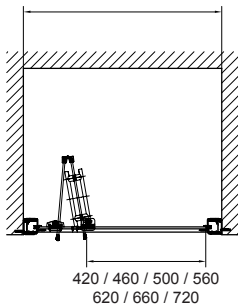

K2 BI-FOLD

APPROVED

DOMESTIC

HOTEL & LEISURE

PRODUCT INFORMATION

EK219CAB70 K2 700 bi-fold
 EK219CAB80 K2 800 bi-fold
 EK219CAB90 K2 900 bi-fold
 EK219CAB100 K2 1000 bi-fold

MID SIZES

EK219CAB76 K2 760 bi-fold
 EK219CAB85 K2 850 bi-fold
 EK219CAB95 K2 950 bi-fold

SPECIFICATIONS

- 1900mm high
- Universally handed
- Magnetic door closure
- 6mm clear toughened safety glass EN 12150-1
- Clearshield - easy clean glass protection
- Polished silver aluminium profiles EN 12373-1
- F-style easy grip chrome handles
- Profile cover caps
- Adjustable wall profiles
- Power shower suitable
- Semi-frameless side panel available
- Lifetime Guarantee*
- 30mm extension wall profile available: 19EXT

SIDE PANELS		
SIDE PANEL	SIZE	ADJUSTMENT
EK219P70	700	660 - 690
EK219P76	760	720 - 750
EK219P80	800	760 - 790
EK219P90	900	860 - 890
EK219P100	1000	960 - 990

BI-FOLD	SIZE	ADJUSTMENT MIN-MAX	ADJUSTMENT WITH SIDE PANEL	DOOR OPENING
EK219CAB70	700	660 - 720	665 - 720	420mm
EK219CAB76	760	700 - 760	705 - 760	460mm
EK219CAB80	800	740 - 800	745 - 800	500mm
EK219CAB85	850	800 - 860	805 - 860	560mm
EK219CAB90	900	900 - 960	865 - 900	620mm
EK219CAB95	950	900 - 960	905 - 960	660mm
EK219CAB100	1000	960 - 1020	965 - 1020	720mm