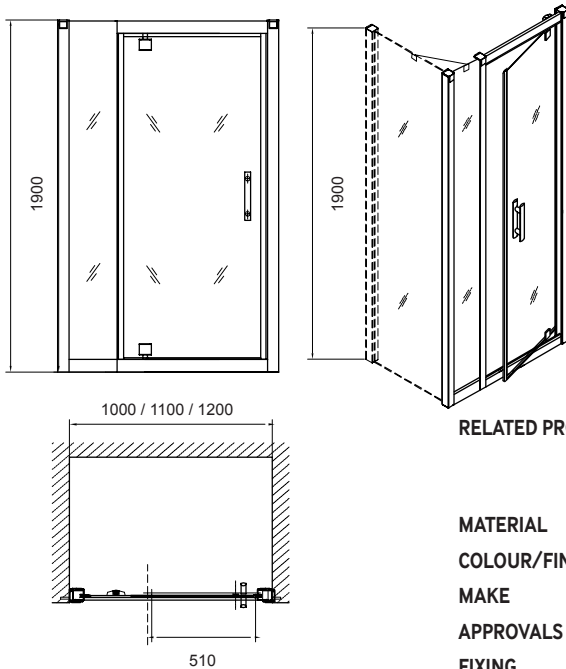

K2 INLINE PIVOT DOOR

PRODUCT INFORMATION

EK219PVI100	K2 1000 inline pivot door
EK219PVI110	K2 1100 inline pivot door
EK219PVI120	K2 1200 inline pivot door

SPECIFICATIONS

- 1900mm high
- Universally handed
- Magnetic door closure
- 6mm clear toughened safety glass EN 12150-1
- Clearshield - easy clean glass protection
- Polished silver aluminium profiles EN 12373-1
- F-style easy grip chrome handles
- Profile cover caps
- Adjustable wall profiles
- Power shower suitable
- Semi-frameless side panel available
- Lifetime Guarantee*
- 30mm extension wall profile available: 19EXT

APPROVALS

CE Approved

FIXING

- Screw to solid wall (fixings supplied)
- Silicone to shower tray (not supplied)

WEIGHT

35KG / 37KG / 42KG

ADDITIONAL INFORMATION

All shower enclosures must be installed in accordance with the fitting instructions provided. Please refer to them before installation commences.

SIDE PANELS

SIDE PANEL	SIZE	ADJUSTMENT
EK219P70	700	660 - 690
EK219P76	760	720 - 750
EK219P80	800	760 - 790
EK219P90	900	860 - 890
EK219P100	1000	960 - 990

INLINE PIVOT	SIZE	ADJUSTMENT MIN-MAX	ADJUSTMENT WITH SIDE PANEL	DOOR OPENING
EK219PVI100	1000	960 - 1020	965 - 1020	510mm
EK219PVI110	1100	1060 - 1120	1065 - 1120	510mm
EK219PVI120	1200	1160 - 1220	1165 - 1220	510mm