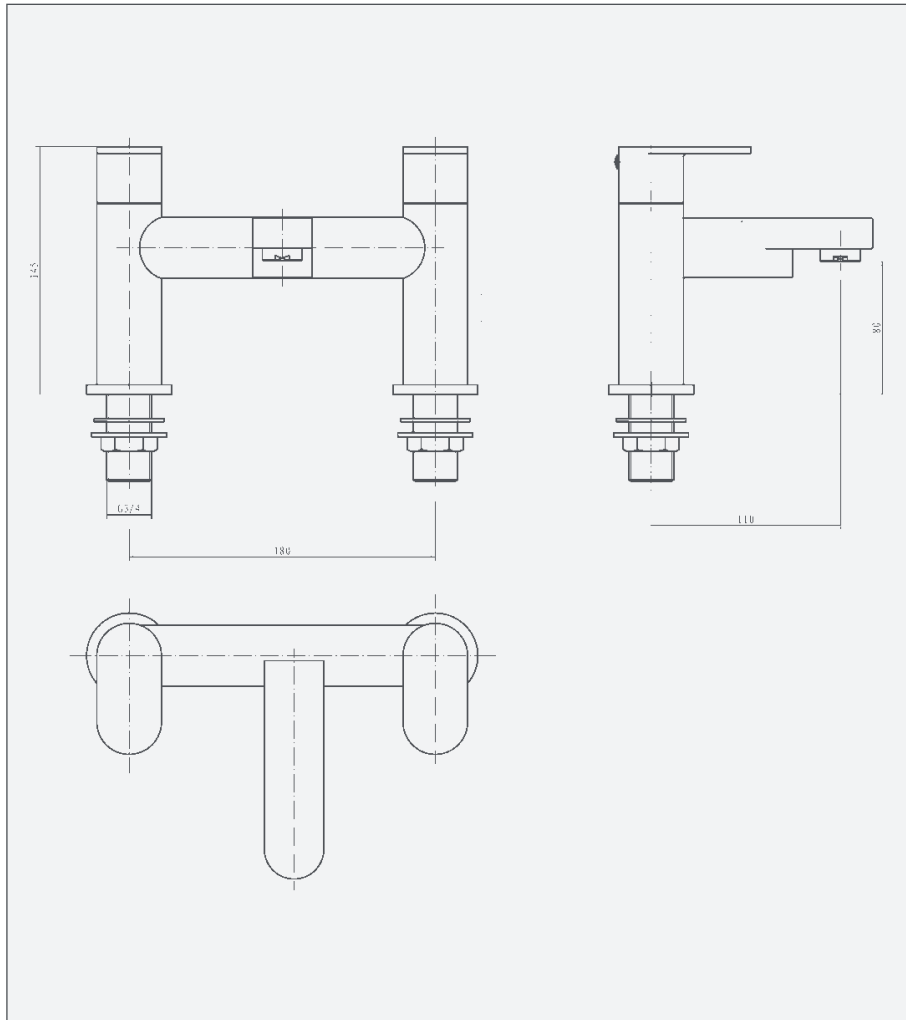

# Bath Filler

## Features

- Includes Neoperl flow straightener to ensure smooth flow
- Discreet etching for hot and cold
- 10 year warranty (2 year on cartridge)

## Technical Details

- 2 tap hole deck mounted bath filler - chrome
- 3/4" BSP inlets

Operating Pressure	0.2 bar	0.5 bar	1 bar	2 bar
Flow Rate (L/min)	9.8	17.4	25.5	36.5