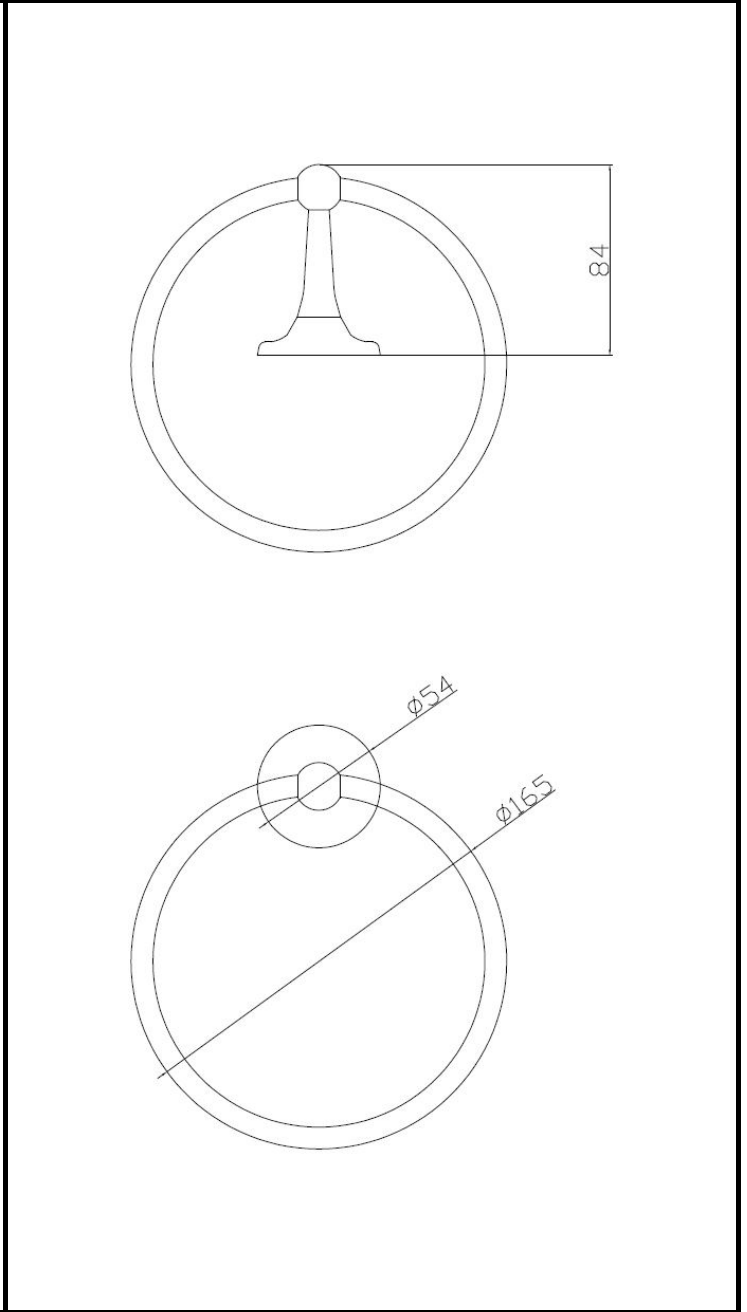

B A Y S W A T E R

London W.2

CODE: BAYA008

DESCRIPTION: Traditional Towel Ring

CATEGORY: Wastes & Extras

| PRODUCT DIMENSIONS | | | | |
|--------------------|------------|-------------|------------|-------------|
| Height (mm) | Width (mm) | Length (mm) | Depth (mm) | Nett Wgt Kg |
| 165 | 165 | | 84 | 0.31 |

| PACKAGING DIMENSIONS | | | |
|----------------------|------------|------------|--------------|
| Height (mm) | Width (mm) | Depth (mm) | Gross Wgt Kg |
| | 170 | 180 | 0.31 |

| PACKAGING DATA | | | |
|----------------|---------------------|--------------|-------------|
| Box Colour | White Cardboard Box | | |
| Box Qty | 1 | Label Colour | White Label |
| Label Size | 100 x 50 | Label Qty | 2 |

| OUTER BOX DIMENSIONS (If Applicable) | | | | |
|--------------------------------------|---------------|-------------|------------|--------------|
| Height (mm) | Width (mm) | Length (mm) | Depth (mm) | Gross Wgt Kg |
| 320 | 855 | | | |
| Barcode | 5055275890479 | | | |