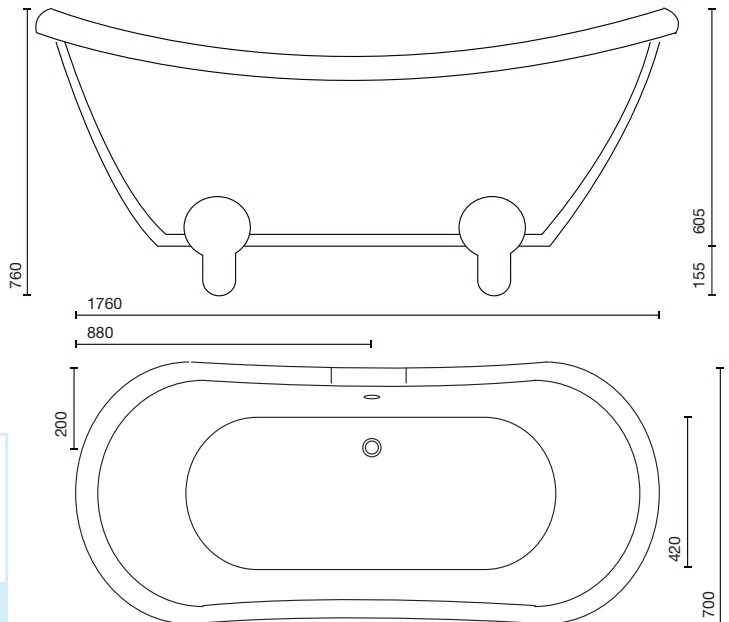

**COUNTRESS TRADITIONAL FREE STANDING ROLL TOP BATH**

APPROVED

DOMESTIC

HOTEL & LEISURE

**PRODUCT INFORMATION**

COUNT1760

L1760 x W700 x H760mm traditional free standing roll top bath

**SPECIFICATIONS**

Traditional Roll Top Design  
Acrylic Double Ended Slipper Bath  
Traditional Chrome Metal Ball Feet  
Taps and waste not included  
Bath capacity 175Ltr  
10 Year Guarantee

**MATERIAL**

Acrylic

**COLOUR/FINISH**

White

**STANDARDS**

EN14516

**APPROVALS**

CE Approved

**PRODUCT DIMENSIONS**

See technical drawing below

**ADDITIONAL INFORMATION**

For a full range of large freestanding bath shower mixers and bath accessories please visit [www.sonasbathrooms.com](http://www.sonasbathrooms.com)

SLU854

In all applications where shallow traps are required our recommended product solution is **SLU854**.