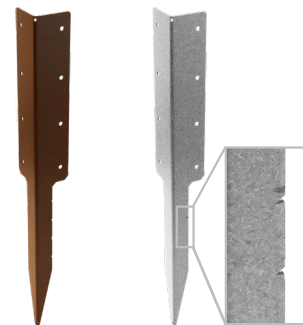

**BRAND NEW**

**SleeperSecure** brackets from Perry  
 Easily install railway sleepers, fast and securely

No.4713 **NEW**

**Single Sleeper Corner Support Spike**

Used to secure the corner of a single layer of railway sleepers. Perfect for timber sleeper planters, pathway edging, and retaining walls.

- Extra shear angle for all types of ground with notches for extra grip
- Heavy-duty, 2mm thick material
- Suitable for all sleeper sizes

Code	Size	Finish	Box Qty	Ctn Qty	Barcode
47130000BR	440mm	Brown	-	20	5023353300752
47130000PG	440mm	Pre-Galv'd	-	20	5023353300769

No.4714 **NEW**

**Double Sleeper Corner Support Spike**

Used to secure the corner of a double layer of railway sleepers.

- Extra shear angle for all types of ground with notches for extra grip
- Heavy-duty, 2mm thick material
- Suitable for all sleeper sizes

No.4716 **NEW**

**Double Sleeper Straight Support Spike**

Used to secure a straight run of railway sleepers that are more than 1 layer high. Can also be used to connect 2 sleepers together.

- Extra shear angle for all types of ground with notches for extra grip
- Heavy-duty, 2mm thick material
- Suitable for all sleeper sizes