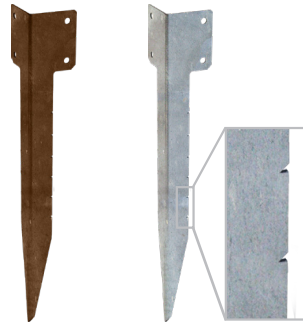

**BRAND NEW**

**SleeperSecure** brackets from Perry  
 Easily install railway sleepers, fast and securely

No.4713 **NEW**

**Single Sleeper Corner Support Spike**

Used to secure the corner of a single layer of railway sleepers. Perfect for timber sleeper planters, pathway edging, and retaining walls.

- Extra shear angle for all types of ground with notches for extra grip
- Heavy-duty, 2mm thick material
- Suitable for all sleeper sizes

Code	Size	Finish	Box Qty	Ctn Qty	Barcode
47130000BR	440mm	Brown	-	20	5023353300752
47130000PG	440mm	Pre-Galv'd	-	20	5023353300769

No.4714 **NEW**

**Double Sleeper Corner Support Spike**

Used to secure the corner of a double layer of railway sleepers.

- Extra shear angle for all types of ground with notches for extra grip
- Heavy-duty, 2mm thick material
- Suitable for all sleeper sizes

No.4716 **NEW**

**Double Sleeper Straight Support Spike**

Used to secure a straight run of railway sleepers that are more than 1 layer high. Can also be used to connect 2 sleepers together.

- Extra shear angle for all types of ground with notches for extra grip
- Heavy-duty, 2mm thick material
- Suitable for all sleeper sizes