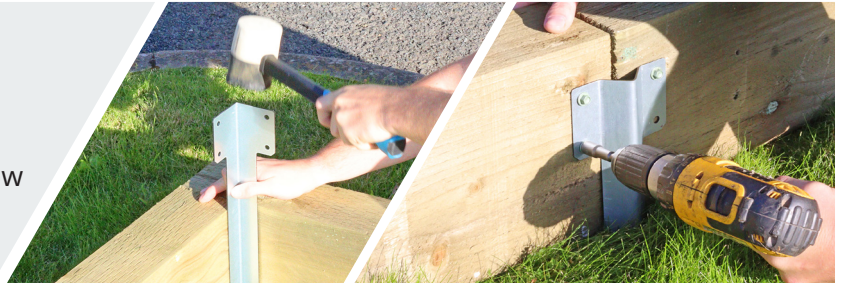

- ✓ Easy installation
- ✓ Super secure
- ✓ Fastened internally so no fixings on show
- ✓ Suitable with all sleeper sizes