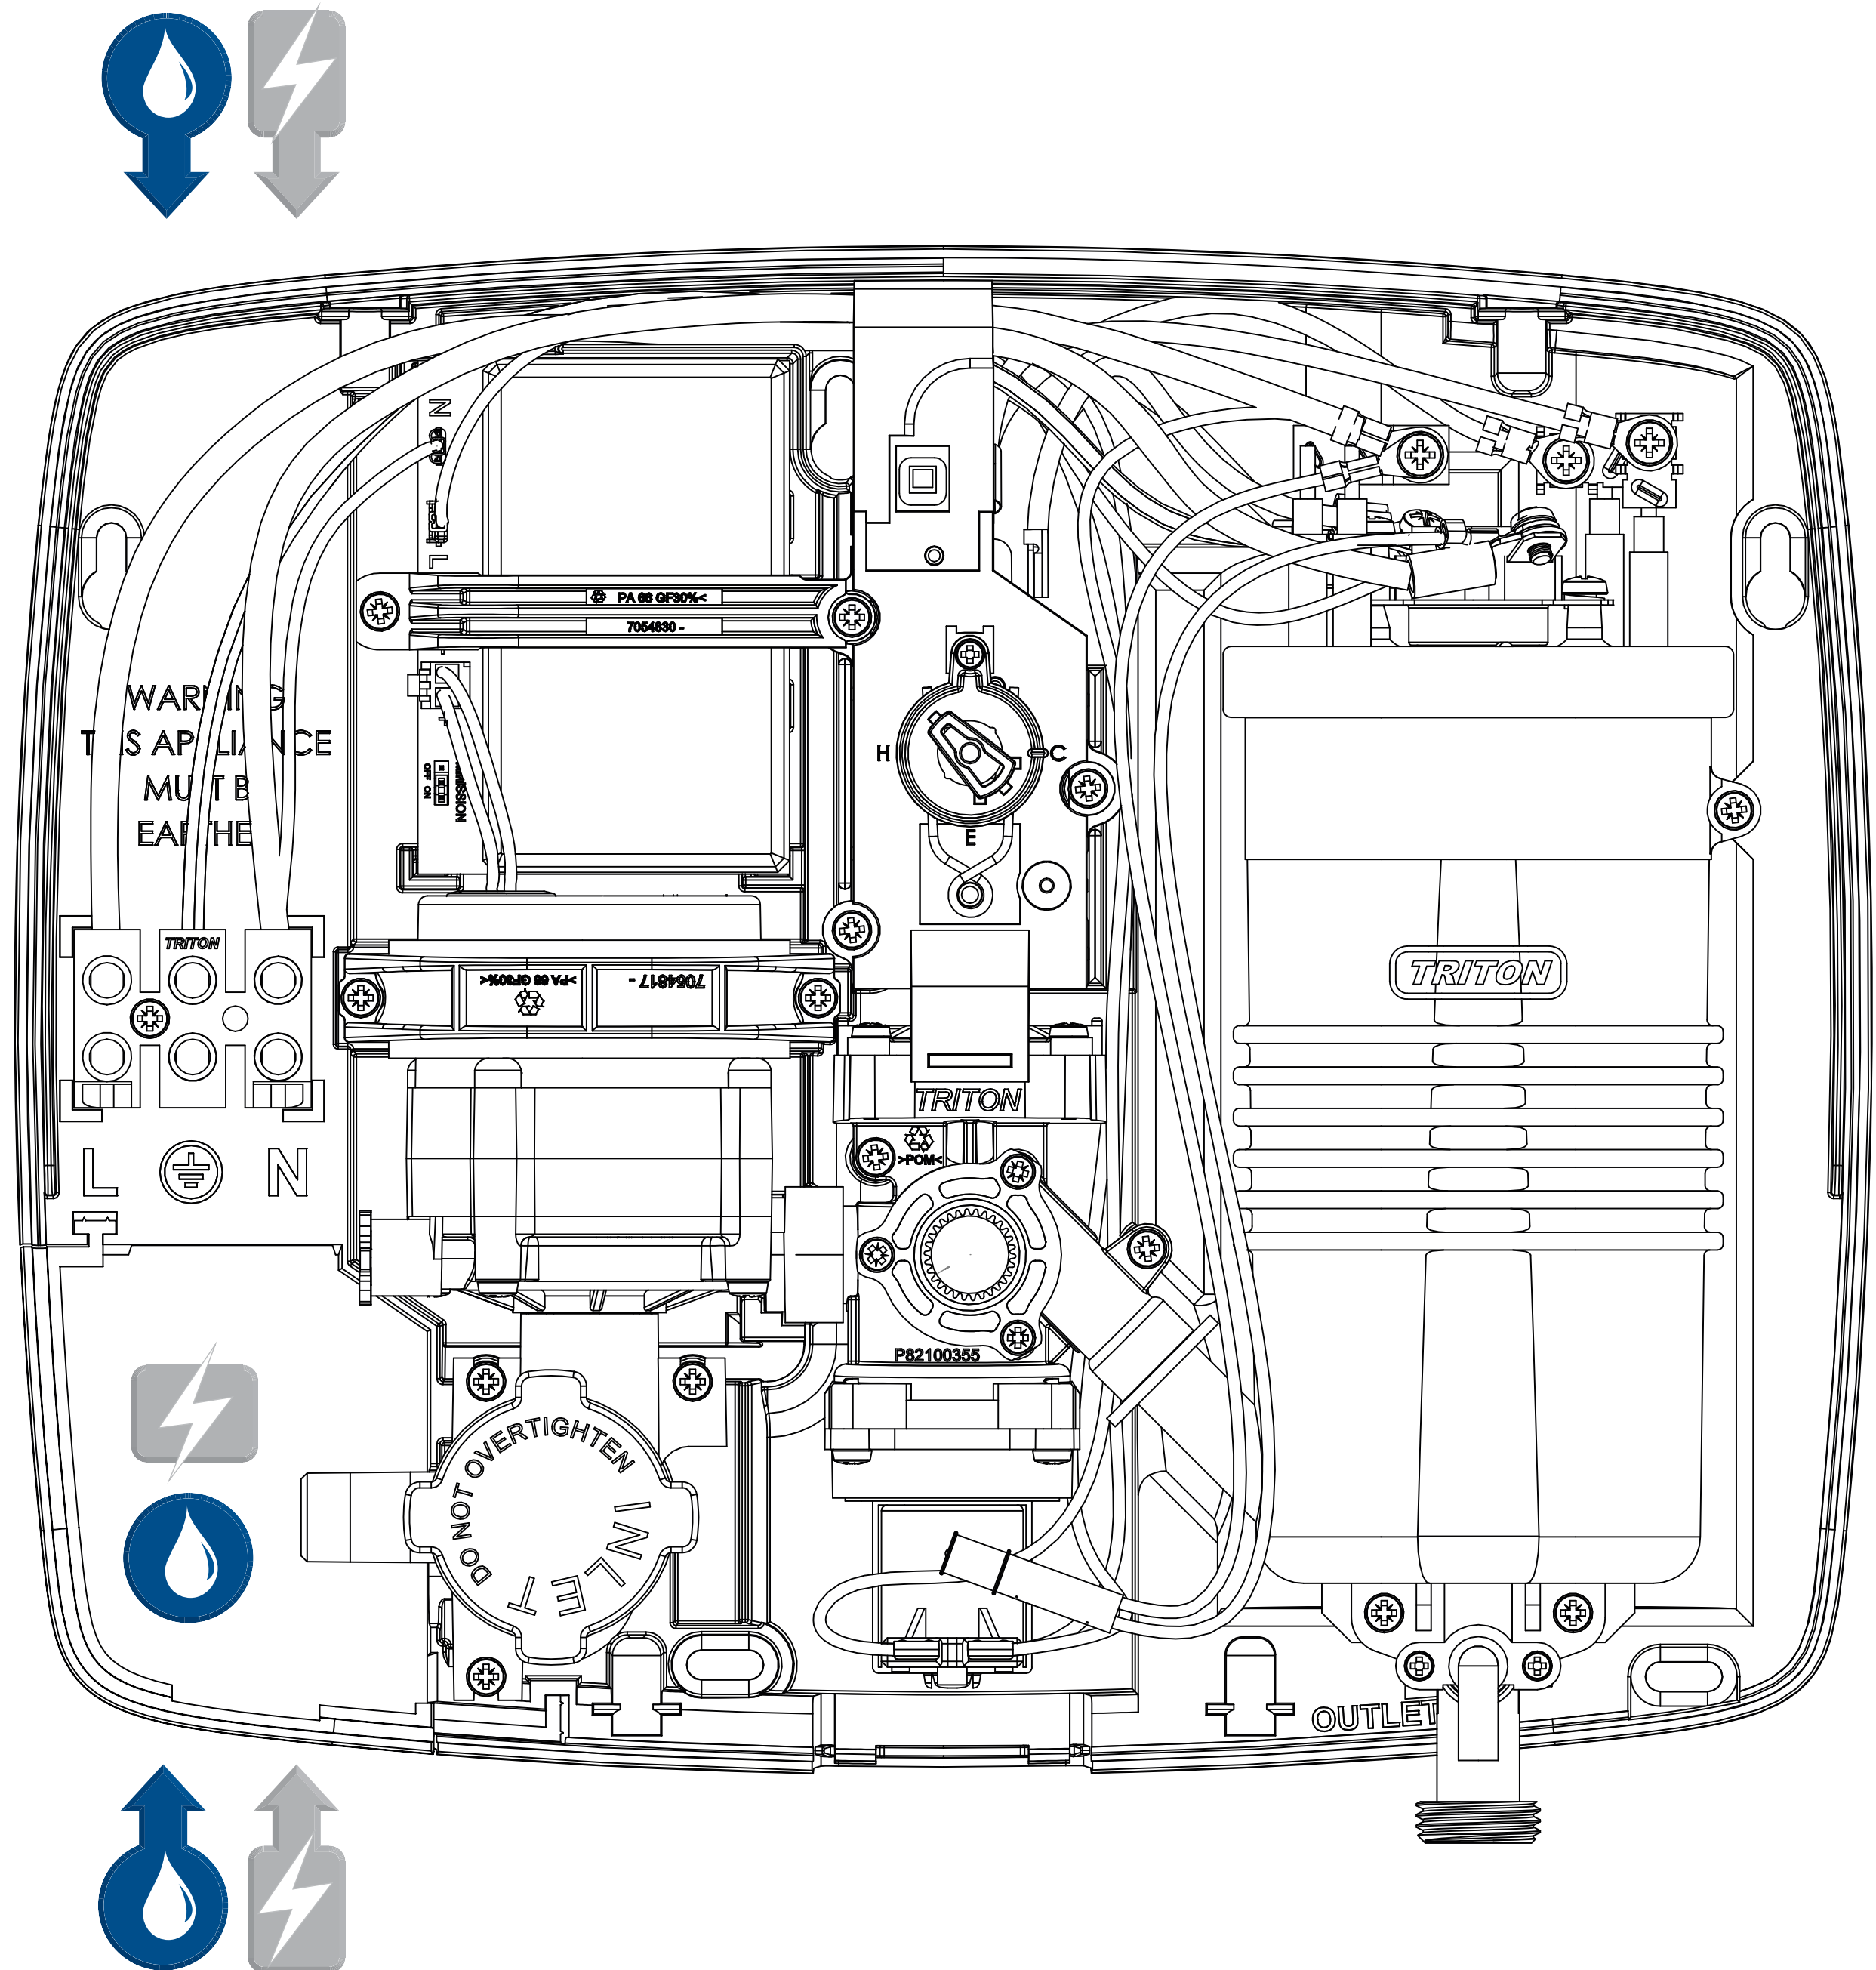

T90SR PUMPED ELECTRIC SHOWER

ENTRY POINTS

Diagram Key:

Rear Entry

Water Entry Points

Rear Entry

Cable Entry Points

Dimensions:

H: 266mm

W: 322mm

D: 95mm

TRITON

See you first thing Britain