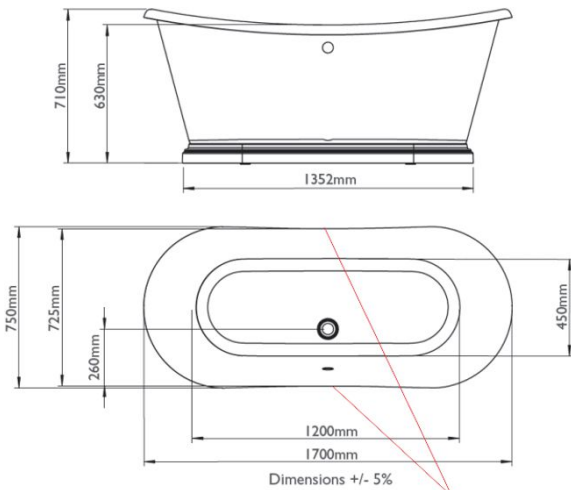

CUSTOMER SPECIFICATION SHEET - BATHS

SALES CODE: BAS765

DESCRIPTION 1700 BOAT BATH with ALUMINIUM PLINTH

IMPORTANT: As the original Boat or Bateau baths were made, the rim on the long sides bend inwards by approx. 20mm in the middle, so there will be a gap between the centre of the bath and the wall

PRODUCT DIMENSIONS

| Length (mm) | Width (mm) | Depth (mm) | Nett Wgt Kg |
|-------------|------------|------------|-------------|
| 1700 | 750 | 710 | 37 |

PACKAGING DIMENSIONS

| Length (mm) | Width (mm) | Depth (mm) | Gross Wgt Kg |
|-------------|------------|------------|--------------|
| | | | |

PACKAGING DATA

| | | | |
|------------|------------------------|--------------|-------------|
| Box Colour | Brown Cardboard Sleeve | | |
| Box Qty | 1 | Label Colour | White Label |
| Label Size | 100 X 50 | Label Qty | 2 |

OUTER BOX DIMENSIONS (If Applicable)

| Length (mm) | Width (mm) | Height (mm) | Gross Wgt Kg |
|-------------|------------|-------------|--------------|
| 1200 | 800 | 1860 | 71 |
| Barcode | | | |

PRODUCT DETAILS