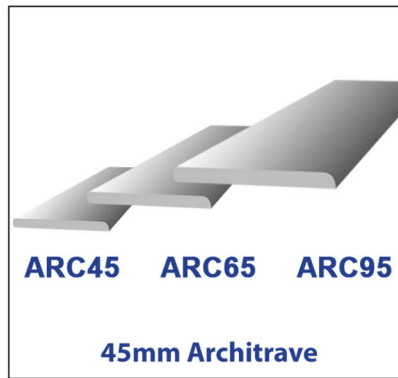

ARCHITRAVES & ACCESSORIES

Architraves & Trims

Architraves & Trims

Product Code	Size	White		Woodgrain		Premium Woodgrain		Colours	
		Pk Qty	Price	Pk Qty	Price	Pk Qty	Price	Pk Qty	Price
D25	28mm D Mould	25 x 5m		25 x 5m		25 x 5m		25 x 5m	N/A
ARC45	45mm Architrave	10 x 5m		10 x 5m		10 x 5m		10 x 5m	N/A
ARC65	65mm Architrave	10 x 5m		10 x 5m		10 x 5m		10 x 5m	N/A
ARC95	95mm Architrave	10 x 5m		10 x 5m		10 x 5m		10 x 5m	N/A
QUAD12	12mm Quadrant	25 x 5m		25 x 5m		25 x 5m	N/A	25 x 5m	N/A
QUAD19	19mm Quadrant	25 x 5m		25 x 5m		25 x 5m		25 x 5m	N/A
PolyTop Pins/Nails available in: Black, Brown, White, Light Oak									
K/P/30	30mm	200 box		200 box		200 box		200 box	N/A
POLY	40mm	200 box		200 box		200 box		200 box	N/A

To indicate the product colour(s) required, the following code suffixes should be used:
Colour Suffixes: BA - Black Woodgrain, OAK - Sherwood Woodgrain, RW - Rosewood Woodgrain, MAH - Mahogany Woodgrain,
BL - Black and BR - Brown, WH - White, CR - Cream Woodgrain