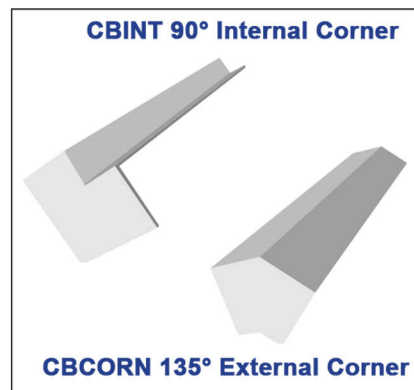

9mm Square Fascia Capping & Accessories

Product Code	Size	White		Woodgrain		Premium Woodgrain		Colours	
		PK Qty	Price	PK Qty	Price	PK Qty	Price	PK Qty	Price
CB150	150mm	2 x 5m		2 x 5m		2 x 5m	N/A	2 x 5m	N/A
CB175	175mm	2 x 5m		2 x 5m		2 x 5m		2 x 5m	
CB200	200mm	2 x 5m		2 x 5m		2 x 5m	N/A	2 x 5m	
CB225	225mm	2 x 5m		2 x 5m		2 x 5m		2 x 5m	
CB250	250mm	2 x 5m		2 x 5m		2 x 5m	N/A	2 x 5m	N/A
CB300	300mm	2 x 5m		2 x 5m		2 x 5m	N/A	2 x 5m	N/A
CB405	405mm	2 x 5m		2 x 5m		2 x 5m	N/A	2 x 5m	
CBCORN	300mm 90° Corner	100		100		100		100	
CBCORN135	300mm 135° Corner	100		100		100		100	N/A
CBINT	300mm 90° Internal Corner	100		100		100		100	N/A
CBJOIN	300mm Joint	100		100		100		100	
CBECG-ON250	250mm End Cap	100		100		100	N/A	100	
FINIAL	Finial	100		100		100	N/A	100	

POLY	40mm	200 box	200 box	N/A	200 box	200 box

To indicate the product colour(s) required, the following code suffixes should be used:
Colour Suffixes: BA - Black Woodgrain, OAK - Sherwood Woodgrain, RW - Rosewood Woodgrain, MAH - Mahogany Woodgrain,
BL - Black and BR - Brown, WH - White, CR - Cream Woodgrain