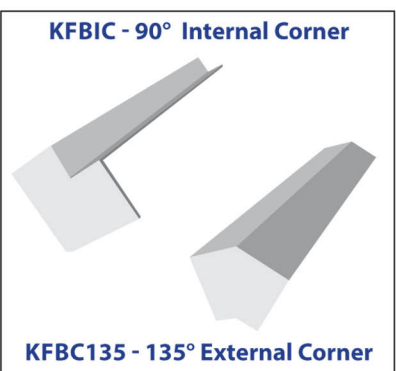

9mm Flat General Purpose Board & Accessories

Product Code	Size	White		Woodgrain		Premium Woodgrain		Colours	
		Pk Qty	Price	Pk Qty	Price	Pk Qty	Price	Pk Qty	Price
KF100	100mm	5 x 5m		5 x 5m	N/A	5 x 5m	N/A	5 x 5m	N/A
KF125	125mm	5 x 5m		5 x 5m	N/A	5 x 5m	N/A	5 x 5m	N/A
KF150	150mm	5 x 5m		5 x 5m		5 x 5m	N/A	5 x 5m	N/A
KF175	175mm	5 x 5m		5 x 5m		5 x 5m		5 x 5m	
KF200	200mm	5 x 5m		5 x 5m		5 x 5m	N/A	5 x 5m	
KF225	225mm	5 x 5m		5 x 5m		5 x 5m		5 x 5m	
KF250	250mm	5 x 5m		5 x 5m		5 x 5m	N/A	5 x 5m	N/A
KF300	300mm	2 x 5m		2 x 5m		2 x 5m	N/A	2 x 5m	N/A
KF405	405mm	2 x 5m		2 x 5m		2 x 5m	N/A	2 x 5m	
KFBC	300mm 90° Corner	100		100		100		100	
KFBC135	300mm 135° Corner	100		100		100		100	N/A
KFBIC	300mm 90° Internal Corner	100		100		100		100	N/A
KFBJ	300mm Joint	100		100		100		100	
KFBCAP	250mm End Cap	100		100		100	N/A	100	
FIN1	Finial	100		100		100	N/A	100	
Polytop Pins/Nails available in: Black, Brown, White, Light Oak and Irish Oak									
POLY	40mm	200 box		200 box	N/A	200 box		200 box	

To indicate the product colour(s) required, the following code suffixes should be used:
Colour Suffixes: BA - Black Woodgrain, OAK - Sherwood Woodgrain, RW - Rosewood Woodgrain, MAH - Mahogany Woodgrain,
BL - Black and BR - Brown, WH - White, CR - Cream Woodgrain

All sizes are Internal