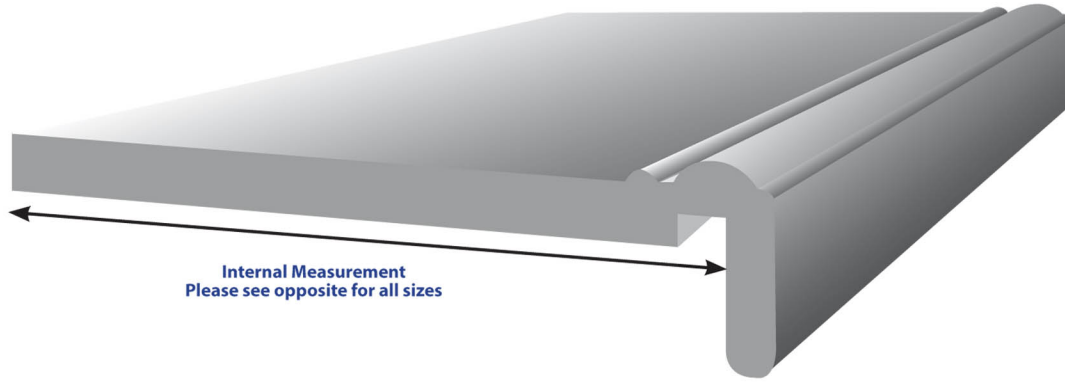

16MM OGEE FASCIA

Internal Measurement
Please see opposite for all sizes

OGEE(SIZE)
(100mm - 405mm)