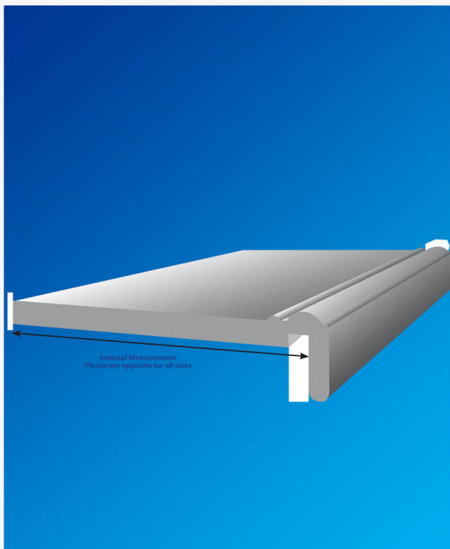

CADCO
PVC PRODUCTS

Roofline Guide

Ogee Fascia

Soffits

Trims

Welcome

Cadco Pvc manufactures high quality maintenance free plastic building products It supplies all markets from new build to refurbishment.

An extensive range of rainwater, underground, soil and waste systems and PVC-UE cellular foam building products are produced to British Standards and above using the latest machinery and tooling.