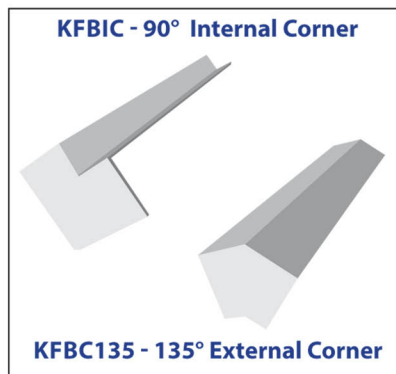

9mm Vented Flat General Purpose Board & Accessories

Product Code	Size	White		Woodgrain		Premium Woodgrain		Colours	
		PK Qty	Price	PK Qty	Price	PK Qty	Price	PK Qty	Price
KFV150	150mm	5 x 5m		5 x 5m		5 x 5m	N/A	5 x 5m	N/A
KFV175	175mm	5 x 5m		5 x 5m		5 x 5m	N/A	5 x 5m	N/A
KFV200	200mm	5 x 5m		5 x 5m		5 x 5m	N/A	5 x 5m	N/A
KFV225	225mm	5 x 5m		5 x 5m		5 x 5m	N/A	5 x 5m	N/A
KFV250	250mm	5 x 5m		5 x 5m		5 x 5m	N/A	5 x 5m	N/A
KFV300	300mm	2 x 5m		2 x 5m		2 x 5m	N/A	2 x 5m	N/A
KFV405	405mm	2 x 5m		2 x 5m		2 x 5m	N/A	2 x 5m	N/A
KFBC	300mm 90° Corner	100		100		100		100	
KFBC600	600mm 90° Corner	50		50		50		50	N/A
KFBC135	300mm 135° Corner	100		100		100		100	N/A
KFBIC	300mm 90° Internal Corner	100		100		100		100	N/A
KFBJ	300mm Joint	100		100		100		100	
KFBJ600	600mm Joint	50		50		50		50	N/A
KFBCAP	250mm End Cap	100		100		100	N/A	100	
FIN1	Finial	100		100		100	N/A	100	

K/P/30	30mm	200 box		200 box		200 box		200 box	
K/P/40	40mm	200 box		200 box		200 box		200 box	

To indicate the product colour(s) required, the following code suffixes should be used:

Colour Suffixes: BG - Black Woodgrain, LO - Sherwood Woodgrain, RW - Rosewood Woodgrain, WG - Mahogany Woodgrain, BL - Black and BR - Brown, IO - Irish Oak, CG - Cream Woodgrain, WTG - White Woodgrain