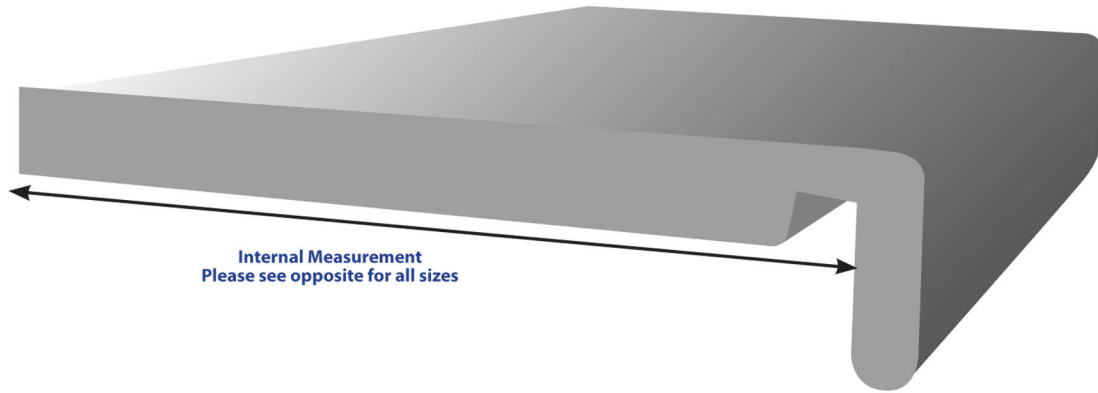

16" COVERBOARD/ WINDOWBOARD

Internal Measurement
Please see opposite for all sizes

CBD(SIZE)
(100mm - 405mm)