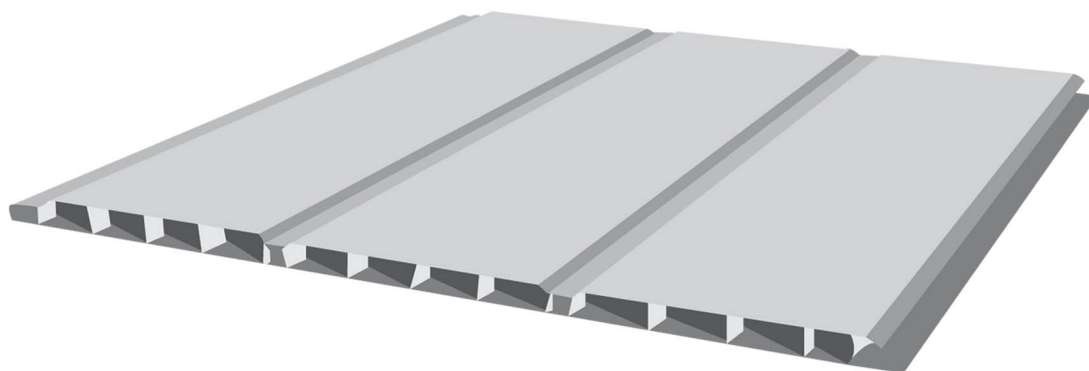

SOFFITS & TRIMS

SOF300