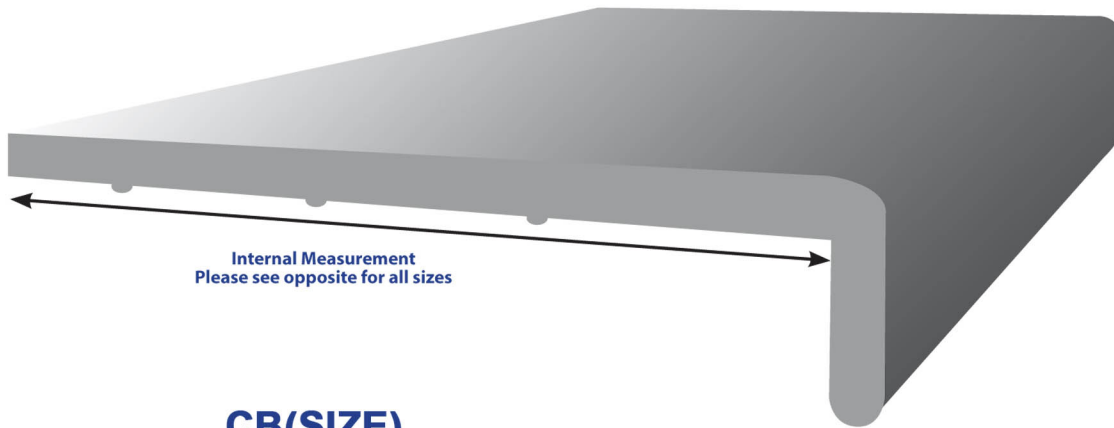

COVERBOARD/ WINDOWBOARD

Internal Measurement
Please see opposite for all sizes

CB(SIZE)
(100mm - 405mm)