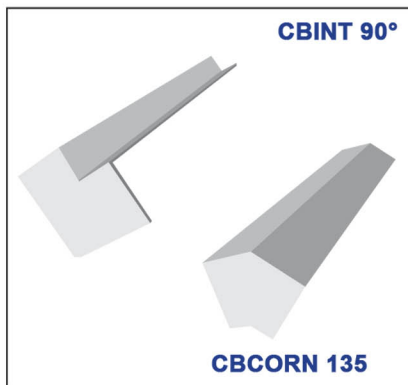

16mm Square Fascia & Accessories

Product Code	Size	White		Woodgrain		Premium Woodgrain		Colours	
		PK Qty	Price	PK Qty	Price	PK Qty	Price	PK Qty	Price
CB150	150mm	2 x 5m		2 x 5m		2 x 5m	N/A	2 x 5m	N/A
CB175	175mm	2 x 5m		2 x 5m		2 x 5m	N/A	2 x 5m	
CB200	200mm	2 x 5m		2 x 5m		2 x 5m	N/A	2 x 5m	
CB225	225mm	2 x 5m		2 x 5m		2 x 5m	N/A	2 x 5m	
CB250	250mm	2 x 5m		2 x 5m		2 x 5m	N/A	2 x 5m	N/A
CB300	300mm	2 x 5m		2 x 5m		2 x 5m	N/A	2 x 5m	N/A
CB405	405mm	2 x 5m		2 x 5m		2 x 5m	N/A	2 x 5m	
CBCORN	300mm 90° Corner	100		100		100		100	
CBCORN135	300mm 135° Corner	100		100		100		100	N/A
CBINT	300mm 90° Internal Corner	100		100		100		100	N/A
CBJOIN	300mm Joint	100		100		100		100	
CBECG - ON250	250mm End Cap	100		100		100	N/A	100	
FINAL	Finial	100		100		100	N/A	100	

To indicate the product colour(s) required, the following code suffixes should be used:
Colour Suffixes: BA - Black Woodgrain, OAK- Sherwood Woodgrain, RW - Rosewood Woodgrain, MAH- Mahogany Woodgrain,
BL - Black and BR - Brown, WH - White, CR - Cream Woodgrain