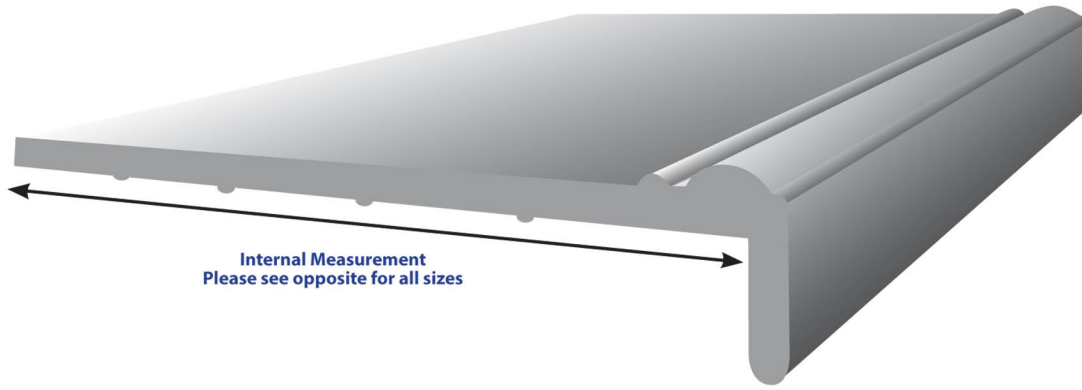

OGEE FASCIA

OGEE(SIZE)
(100mm - 405mm)