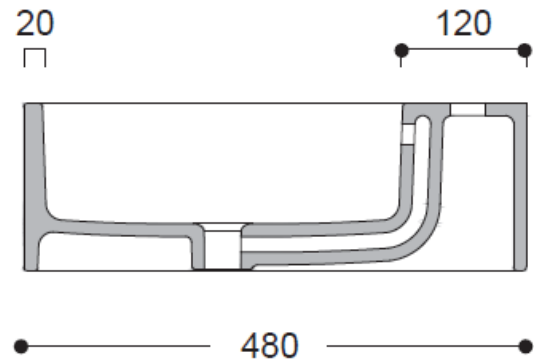

Popolo Wall Hung Basin

TECHNICAL DATA

CODE No	WM4825SCxx_RH
Compatible with:	Wall Mount Installation only
Recommended use	Domestic, hotel, residential
Material	Fine Fire Clay
Standards	BS EN 14688 – CL 0 BS EN31
Colour	Various Please consult latest catalogue
Specification	1 centre tap hole Over flow, including chrome overflow cover
Fixing	Wall Mounted (2x hanging holes) fixing bolts included
Options:	Coloured Overflow cover OVFLOWMB, OVFLOWV OFLOWVF
Weight	7kg
Warranty	2 years (25 years when registered)

SPECIFICATION

Wall hung basin
EN 31/EN 14688 – CL 0
Dimensions w 480 x d 250 x h 160mm
1 centre tap hole, overflow
Special feature: overflow channel glazed

WM4825SCWM_RH	Matt white
WM4825SCW_RH	White
WM4825SCBM_RH	Matt Black