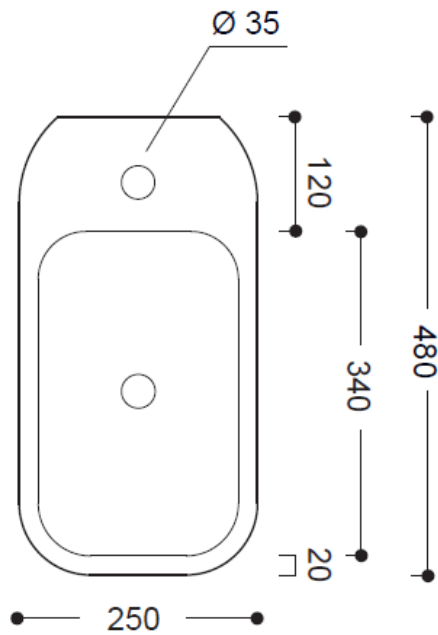

Popolo Wall Hung Basin

TECHNICAL DATA

CODE No	WM4825SCxx_RH
Compatible with:	Wall Mount Installation only
Recommended use	Domestic, hotel, residential
Material	Fine Fire Clay
Standards	BS EN 14688 – CL 0 BS EN31
Colour	Various Please consult latest catalogue
Specification	1 centre tap hole Over flow, including chrome overflow cover
Fixing	Wall Mounted (2x hanging holes) fixing bolts included
Options:	Coloured Overflow cover OVFLOWMB, OVFLOWV OFLOWVF
Weight	7kg
Warranty	2 years (25 years when registered)

SPECIFICATION

Wall hung basin
EN 31/EN 14688 – CL 0
Dimensions w 480 x d 250 x h 160mm
1 centre tap hole, overflow
Special feature: overflow channel glazed

WM4825SCWM_RH	Matt white
WM4825SCW_RH	White
WM4825SCBM_RH	Matt Black