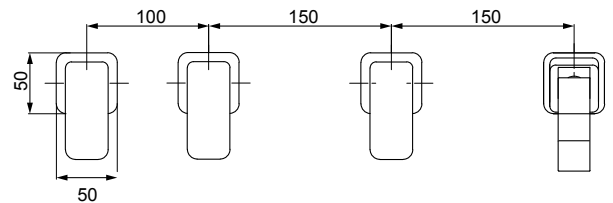

CONTOUR

4 Hole Bath Shower Mixer

Includes Handset

CODE	Chrome		CCC004
	Matt Black		UBR0058
	Brushed Gold		UBR0080
MATERIAL	Brass		
FIXINGS	Deck mounted using back nuts provided		

FLOW RATES OPEN OUTLET

Bar	Litres per min
0.5	5.5
1	7.0
2	9.2
3	10.7