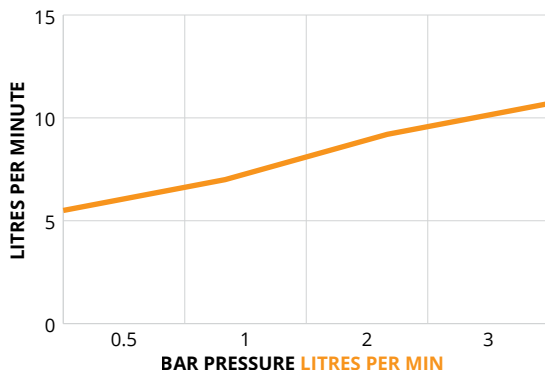

CONTOUR

4 Hole Bath Shower Mixer

Includes Handset

CODE	Chrome		CCC004
	Matt Black		UBR0058
	Brushed Gold		UBR0080
MATERIAL	Brass		
FIXINGS	Deck mounted using back nuts provided		

FLOW RATES OPEN OUTLET

Bar	Litres per min
0.5	5.5
1	7.0
2	9.2
3	10.7