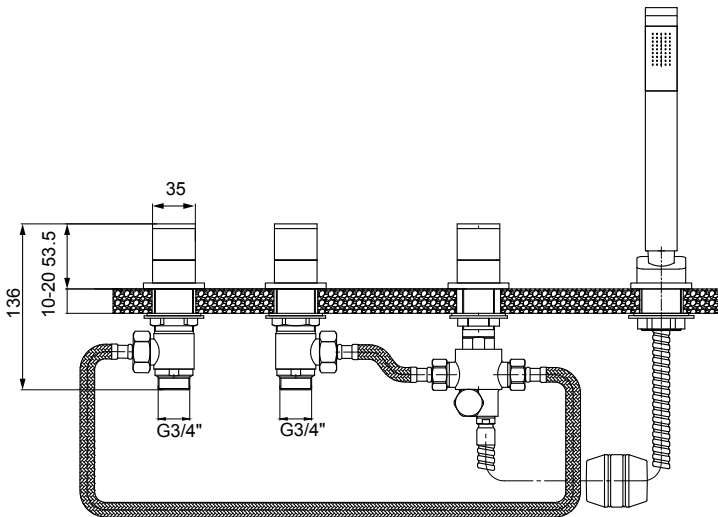

CONTOUR

4 Hole Bath Shower Mixer

Includes Handset

CODE	Chrome		CCC004
	Matt Black		UBR0058
	Brushed Gold		UBR0080
MATERIAL	Brass		
FIXINGS	Deck mounted using back nuts provided		

FLOW RATES OPEN OUTLET

Bar	Litres per min
0.5	5.5
1	7.0
2	9.2
3	10.7