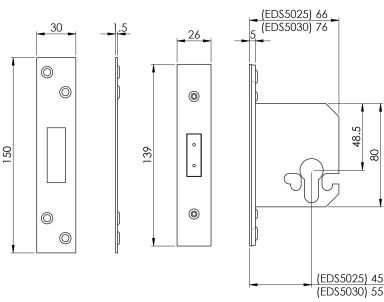

# Easi-T Euro Profile Deadlock

EDS5025

Euro Profile Deadlock in 64mm or 76mm option. Radius version also available. Certified to BS EN 12209 Lock used as a matter of course by the national house builders. This lock provides a good degree of security and carries a 10 year mechanical guarantee.