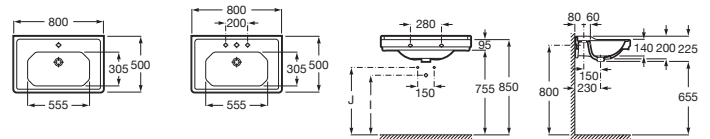

CARMEN

Wall-hung vitreous china basin

DIMENSIONS

Length 800 mm.

Width 500 mm.

Height 225 mm.

COLOURS AND FINISHES

00 White

TECHNICAL DRAWINGS

FEATURES

Bowl position: Central

Installation type: Vanity, Wall-hung

Material: Vitreous china

Shape: Square

Tap hole configuration: 1 tap hole in the middle

COMPATIBLE WITH