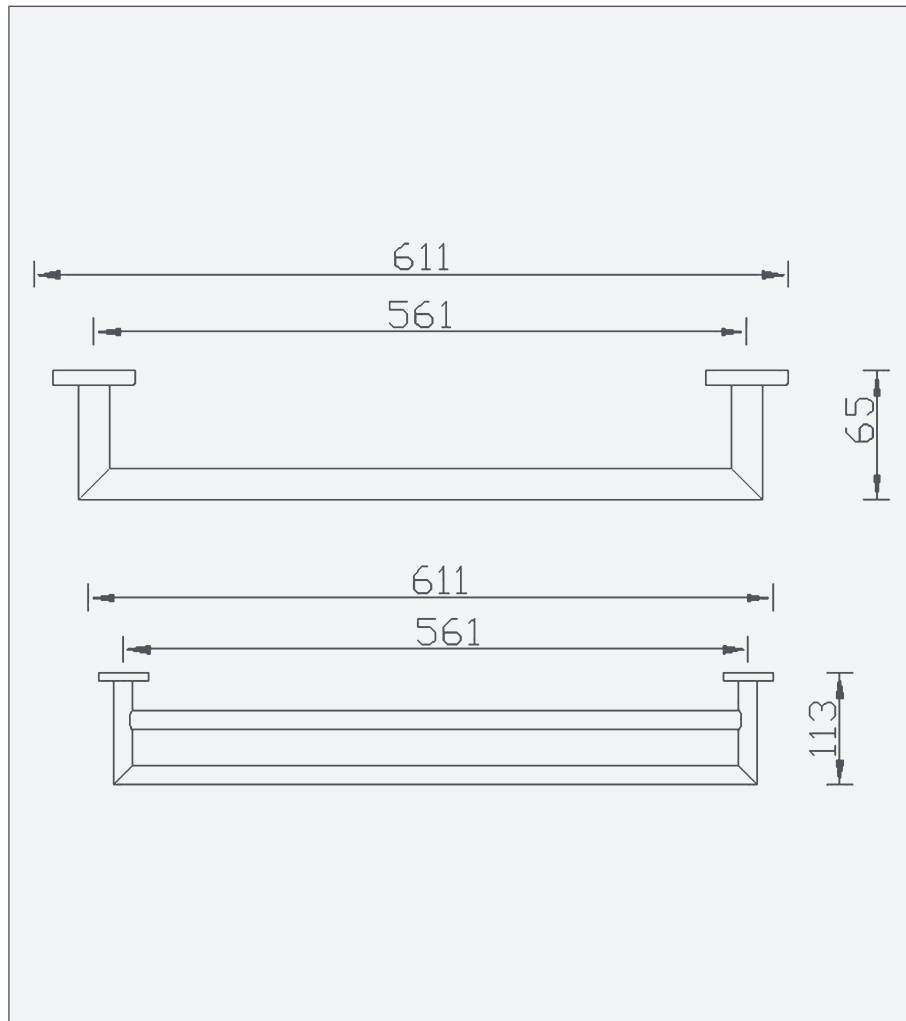

Single Towel Rail

Features

- Chrome plated brass
- Complete with wall bracket and fixing kit