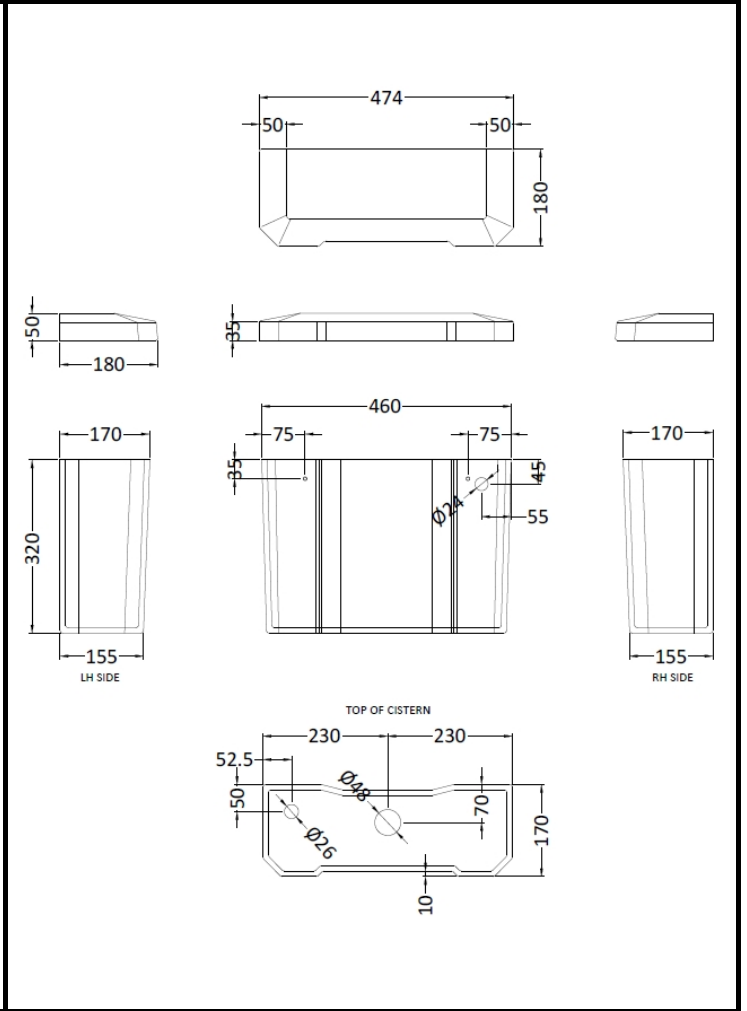

B A Y S W A T E R

London W.2

CODE: BAYC018

DESCRIPTION: Fitzroy Low Cisternceramic Lever & Fttg

CATEGORY: Ceramics

PRODUCT DIMENSIONS			
Height (mm)	Width (mm)	Depth (mm)	Nett Wgt Kg
370	474	180	14.5

PACKAGING DIMENSIONS			
Height (mm)	Width (mm)	Depth (mm)	Gross Wgt Kg
390	494	200	16.5

PACKAGING DATA			
Box Colour	White Cardboard Box		
Box Qty	1	Label Colour	Not Applicable
Label Size	x	Label Qty	0

OUTER BOX DIMENSIONS (If Applicable)			
Height (mm)	Width (mm)	Depth (mm)	Gross Wgt Kg
Barcode	5055275892305		

BASINS			
Tap Hole	Not Applicable	Chain Stay Hole	Not Applicable
Template	Not Applicable	Waste Type Req'd	Not Applicable
Overflow Incl.	Not Applicable	Overflow Cover	Not Applicable
Inner Bowl Depth	N/A	Inner Bowl Width	N/A
Inner Bowl Height	N/A		