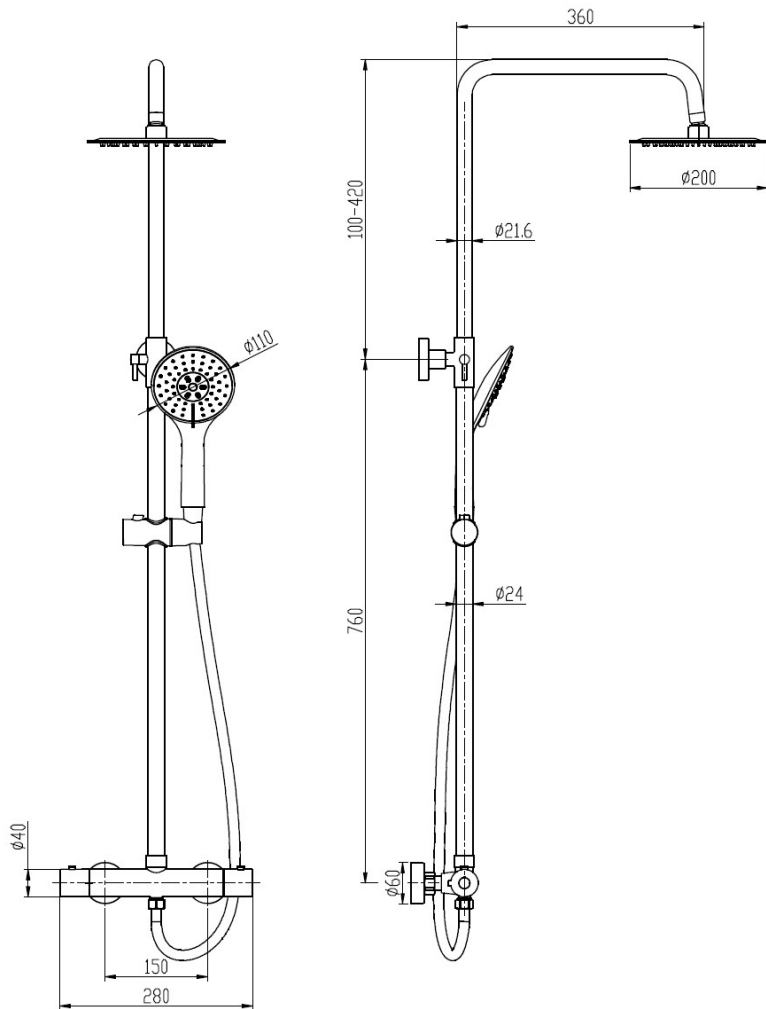

Round Stainless Steel Drench Shower

Features:

- Brass bodied valve
- 200mm stainless steel drench shower head
- Complete with Fast Fix Brackets
- Adjustable Riser Rail Shower height
- Anti-scald technology
- 12-Year guarantee

Head

Operating Pressure	1 bar	2 bar	3 bar	5 bar
Flow Rate (L/min)	11.5	16.8	20.6	26.7

Handset

Operating Pressure	1 bar	2 bar	3 bar	5 bar
Flow Rate (L/min)	6.9	10.1	12.7	16.2