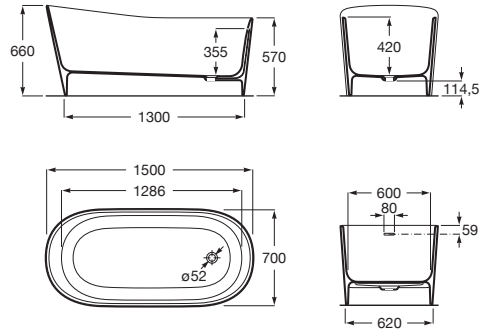

MAUI

Stonex® bath with click-clack waste

DIMENSIONS

Length 1500 mm
Width 700 mm

COLOURS AND FINISHES

TECHNICAL DRAWINGS

FEATURES

- Anti-slip type: Integrated
- Bath height with panel (mm): 660
- Capacity (people): 1
- Drain: Included
- Installation structure: Naked
- Installation type: Freestanding
- Internal height (mm): 660
- Internal length (mm): 1500
- Internal width (mm): 700
- Material: STONEX®
- Shape: Oval
- Sound insulation
- Waste diameter (mm): 52
- Water capacity to overflow (l): 248
- Weight (Kg): 113