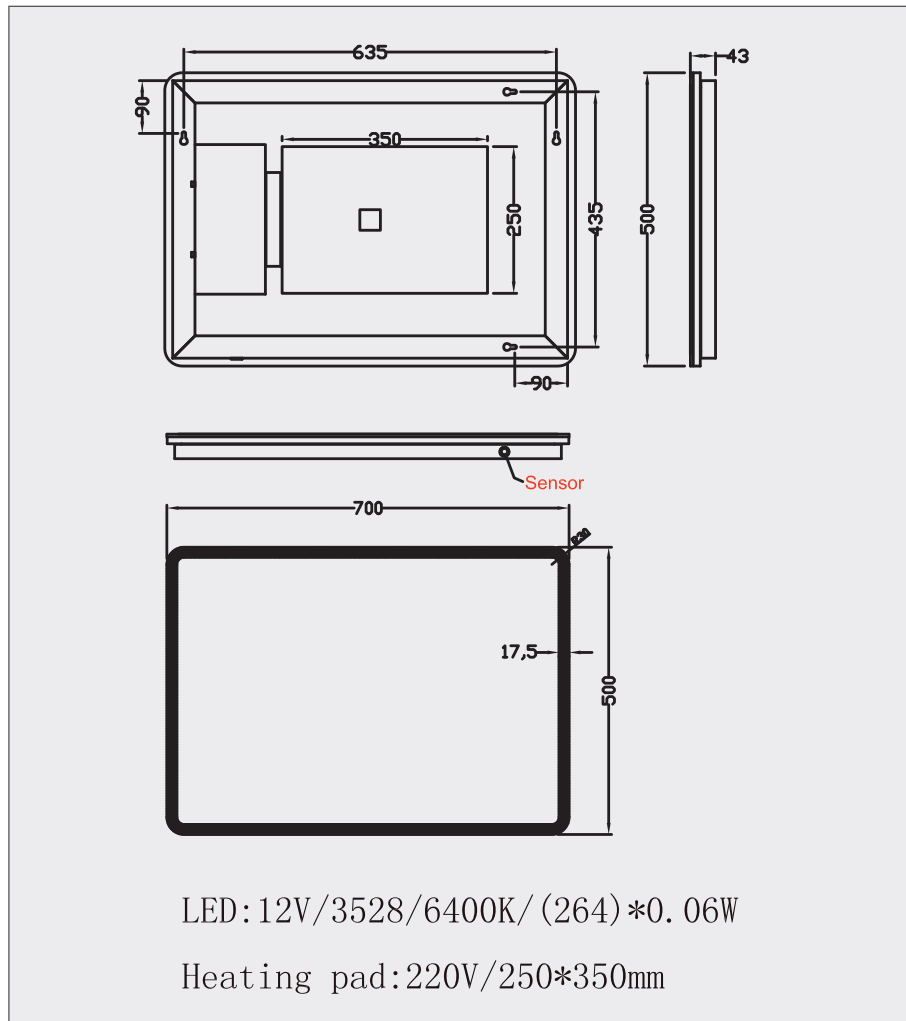

700mm x 500mm

700mm x 500mm

Features

- Energy efficient one piece LED lighting strip
- Aesthetically softer design
- Heated demister pad
- Infrared on/off sensor

Landscape or Portrait Fitting