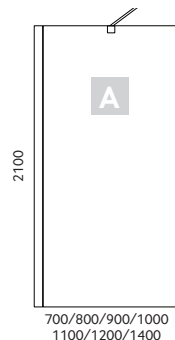

STUDIO Luxury Wetroom wall panels

Product code	Size	Adjustment min - max
DTSWP700	700	670 - 690
DTSWP800	800	770 - 790
DTSWP900	900	870 - 890
DTSWP1000	1000	970 - 990
DTSWP1100	1100	1070 - 1090
DTSWP1200	1200	1170 - 1190
DTSWP1400	1400	1370 - 1390

Includes overhead support bar