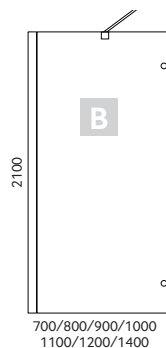

SPECIFICATIONS

2100mm high

8mm clear toughened safety glass EN 12150-1

Clearshield - easy clean glass protection

20mm adjustable wall profiles

Concealment strip for wall profiles

Chrome wall profile

Power shower suitable

Adjustable overhead support bar

max length 1300mm

Lifetime Guarantee

RELATED PRODUCTS

For a list of related shower tray options please refer to www.sonasbathrooms.com

MATERIAL

Aluminium EN12373-1 / Glass EN12150-1

COLOUR/FINISH

Polished Silver

MAKE

KRISTAL Shower Doors

APPROVALS

CE Approved

FIXING

Screw to solid wall (fixings supplied)

Silicone to shower tray or floor (not supplied)

ADDITIONAL INFORMATION

All wetroom panels must be installed in accordance with the fitting instructions provided. Please refer to them before installation commences.

STUDIO LUXURY WETROOM PANELS

APPROVED

DOMESTIC

HOTEL & LEISURE

STUDIO
LUXURY WETROOM PANELS

STUDIO Luxury Wetroom side panels

Product code	Size	Adjustment min - max
DTSSP700	700	670 - 690
DTSSP800	800	770 - 790
DTSSP900	900	870 - 890
DTSSP1000	1000	970 - 990
DTSSP1100	1100	1070 - 1090
DTSSP1200	1200	1170 - 1190
DTSSP1400	1400	1370 - 1390

Includes overhead support bar

STUDIO Luxury Wetroom wall panels

Product code	Size	Adjustment min - max
DTSWP700	700	670 - 690
DTSWP800	800	770 - 790
DTSWP900	900	870 - 890
DTSWP1000	1000	970 - 990
DTSWP1100	1100	1070 - 1090
DTSWP1200	1200	1170 - 1190
DTSWP1400	1400	1370 - 1390

Includes overhead support bar

STUDIO Luxury Wetroom front panels

Product code	Size	Adjustment min - max
DTSFP700	700	670 - 690
DTSFP800	800	770 - 790
DTSFP900	900	870 - 890
DTSFP1000	1000	970 - 990
DTSFP1200	1200	1170 - 1190
DTSFP1400	1400	1370 - 1390

STUDIO Luxury Wetroom fixed return panel

Product code	Size
DTSWRP30	300

STUDIO Luxury Wetroom flipper panel