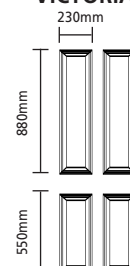

PRODUCT listings

ORNAMENTS & CORBELS

	SIZE	PRODUCT CODE
	CAT	
LIGHT HARDWOOD	93 x 71 x 9	OM68HC
	BRONTOSAURUS	
LIGHT HARDWOOD	100 x 52 x 10	OM72HC
	STEGOSAURUS	
LIGHT HARDWOOD	112 x 54 x 10	OM73HC
	DOG	
LIGHT HARDWOOD	108 x 71 x 9	OM74HC
	DUCK	
LIGHT HARDWOOD	83 x 80 x 9	OM75HC
	FLEUR DE LYS CENTRE	
LIGHT HARDWOOD	79 x 74 x 9	OM76HC
	GOTHIC CENTRE	
LIGHT HARDWOOD	103 x 62 x 9	OM77HC
	*KING	
LIGHT HARDWOOD	96 x 70 x 10	OM79HC
	PARADISE LOST CENTRE	
LIGHT HARDWOOD	172 x 72 x 9	OM80HC
	PARADISE LOST CORNERS	
LIGHT HARDWOOD	65 x 65 x 7	OM81HC
	*QUEEN	
LIGHT HARDWOOD	96 x 65 x 10	OM82HC
	TRADITIONAL TEDDY	
LIGHT HARDWOOD	83 x 88 x 9	OM89HC
	*WHALE	
LIGHT HARDWOOD	92 x 76 x 9	OM92HC
	ROCKET	
LIGHT HARDWOOD	109 x 60 x 10	OM83HC
	TRADITIONAL SUN	
LIGHT HARDWOOD	78 x 78 x 8	OM88HC
	UFO	
LIGHT HARDWOOD	82 x 62 x 10	OM90HC

PINEBOARD

	SIZE	PRODUCT CODE
PINEBOARD 18mm THICK		
WHITEWOOD	850 x 200	PB01
	850 x 250	PB02
	850 x 300	PB03
	850 x 400	PB04
	850 x 500	PB23
	1150 x 200	PB05
	1150 x 250	PB06
	1150 x 300	PB07
	1150 x 400	PB08
	1150 x 500	PB24
	1750 x 200	PB09
	1750 x 250	PB10
	1750 x 300	PB11
	1750 x 400	PB12
	1750 x 500	PB25
	1750 x 500	PB26

PINEBOARD 18mm THICK

	SIZE	PRODUCT CODE
WHITEWOOD	2350 x 200	PB13
	2350 x 250	PB14
	2350 x 300	PB15
	2350 x 400	PB16
	2350 x 500	PB17
REDWOOD	2350 x 600	PB27
	2350 x 295	PT235x30
	2350 x 400	PT235x40
	2350 x 500	PT235x50

LOUVRE DOORS

HARDWOOD 29mm THICK