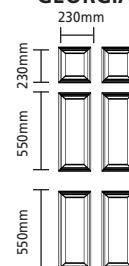

DOOR PANEL MOULDINGS

GEORGIAN