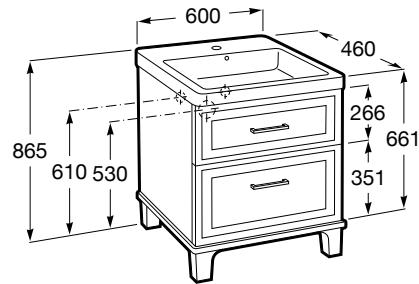

ROMEA

Unik (base unit with two drawers and basin)

DIMENSIONS

Length 600 mm.

Width 460 mm.

Height 865 mm.

COLOURS AND FINISHES

415 Matte white

TECHNICAL DRAWINGS

FEATURES

Base unit / Closing and opening system: Soft close drawers

Base unit / Door type: Sliding

Base unit / Doors and drawers combination: 2 drawers

Base unit / Internal dividers

Base unit / Structure: Drawers

Basin / Integrated shelf

Basin / Shelf position: On both sides

Basin / Taphole configuration: 1 taphole in the middle

Installation type: Floor-standing

Material / Base unit: Chipboard

Material / Basin: Vitreous china