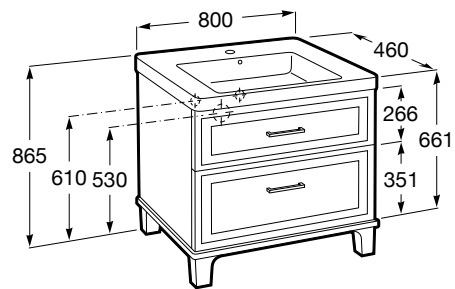

**ROME A**

**Unik (base unit with two drawers and basin)**

**DIMENSIONS**

Length 800 mm.

Width 460 mm.

Height 865 mm.

**COLOURS AND FINISHES**

415 Matte white

**TECHNICAL DRAWINGS**

**FEATURES**

Base unit / Closing and opening system: Soft close drawers

Base unit / Door type: Sliding

Base unit / Doors and drawers combination: 2 drawers

Base unit / Internal dividers

Base unit / Structure: Drawers

Basin / Integrated shelf

Basin / Shelf position: On both sides

Basin / Taphole configuration: 1 taphole in the middle

Installation type: Floor-standing

Material / Base unit: Chipboard