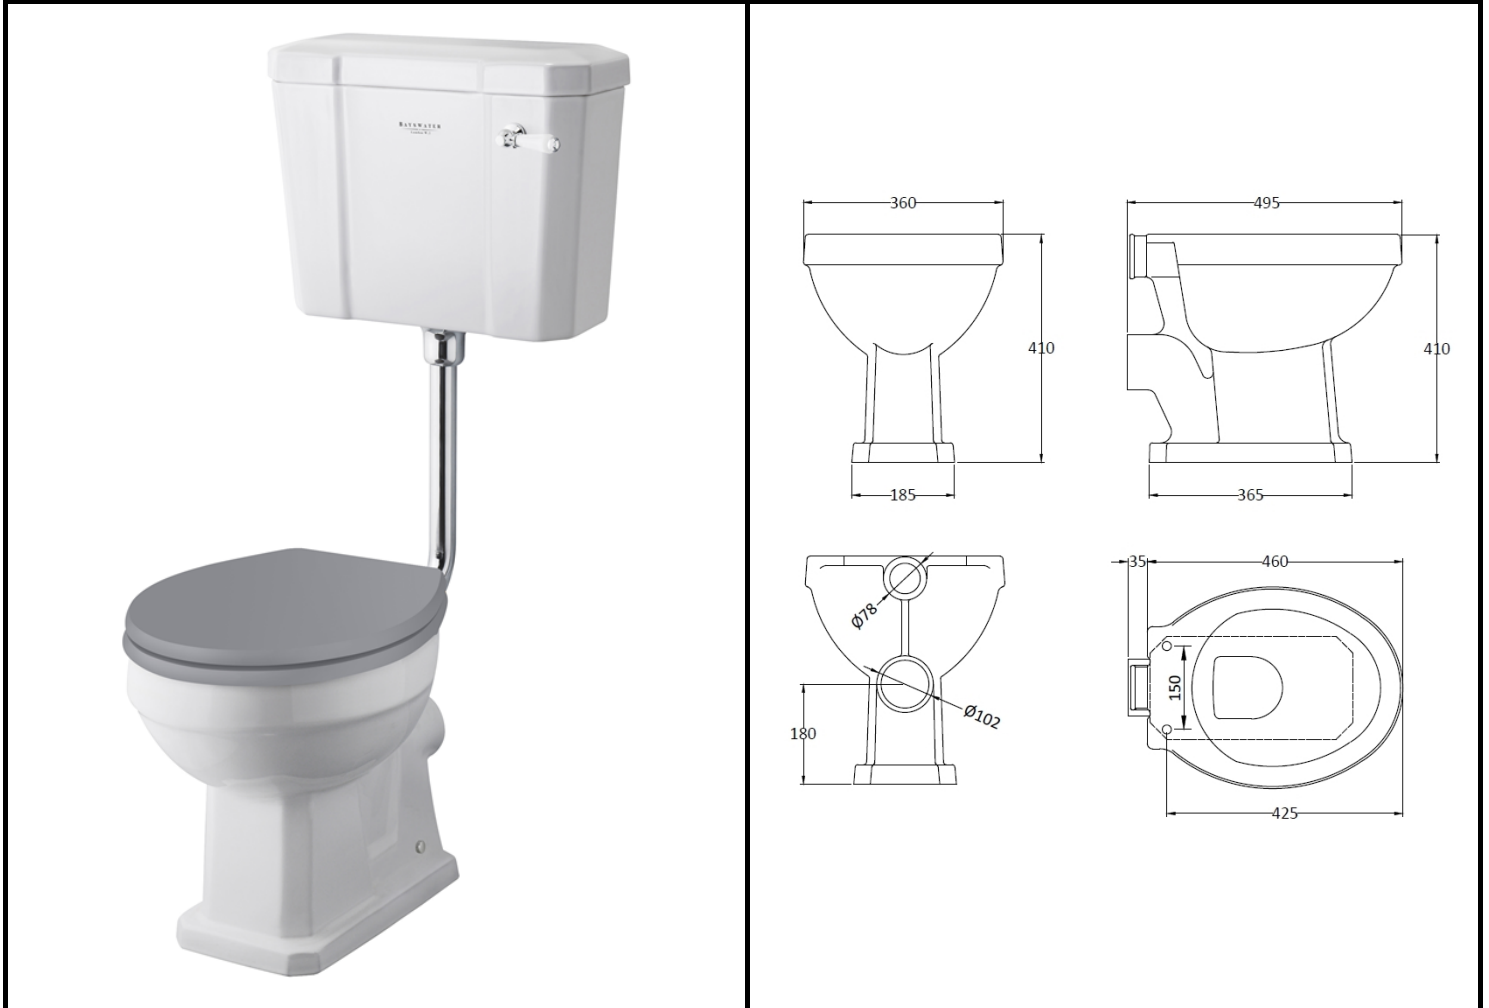

# B A Y S W A T E R

London W.2

**CODE:** BAYC017

**DESCRIPTION:** Fitzroy High/Low Level Pan (Exc' Seat)

**CATEGORY:** Ceramics

PRODUCT DIMENSIONS			
Height (mm)	Width (mm)	Depth (mm)	Nett Wgt Kg
410	360	495	16

PACKAGING DIMENSIONS			
Height (mm)	Width (mm)	Depth (mm)	Gross Wgt Kg
395	360	530	16

PACKAGING DATA			
Box Colour	White Cardboard Box		
Box Qty	1	Label Colour	Not Applicable
Label Size	100 x 50	Label Qty	0

OUTER BOX DIMENSIONS (If Applicable)			
Height (mm)	Width (mm)	Depth (mm)	Gross Wgt Kg
Barcode	5055275892299		

PRODUCT DETAILS			
Country of Origin	China		
Fitting Instruction	No	Colour	White

Certification	CE	N/A	WRAS	N/A	WRAS Number	N/A
Product Material	Vitreous China					