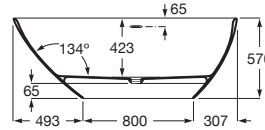

KAUAI

Stonex® oval bathtub with drain

DIMENSIONS

Length	1600 mm
Width	750 mm
Height	570 mm

COLOURS AND FINISHES

00 White

TECHNICAL DRAWINGS

FEATURES

- Anti-slip type: Integrated
- Capacity (people): 2
- Drain: Included
- Installation type: Freestanding
- Internal height (mm): 423
- Internal length (mm): 1053
- Internal width (mm): 540
- Material: STONEX®
- Shape: Oval
- Water capacity to overflow (l): 223
- Weight (Kg): 110