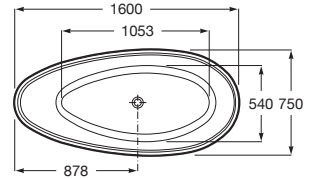

KAUAI

Stonex® oval bathtub with drain

DIMENSIONS

Length	1600 mm
Width	750 mm
Height	570 mm

COLOURS AND FINISHES

00 White

TECHNICAL DRAWINGS

FEATURES

- Anti-slip type: Integrated
- Capacity (people): 2
- Drain: Included
- Installation type: Freestanding
- Internal height (mm): 423
- Internal length (mm): 1053
- Internal width (mm): 540
- Material: STONEX®
- Shape: Oval
- Water capacity to overflow (l): 223
- Weight (Kg): 110